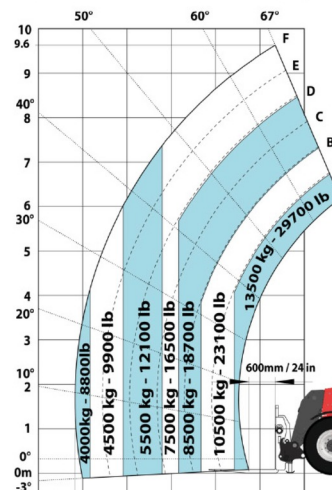

TELESCOPIC HANDLERS

MHT10135 AIRCO

Lift trucks and telescopic handlers

» MHT10135 AIRCO

Daily price	€ 500
2 to 4 days	€ 500 /day
Weekly price	€ 1730
From 4 weeks	€ 1300 /week

Lifting capacity	13500 kg
Drive	4x4x4
Reach height	10000 mm
Length	7,35 m
Width	2,54 m
Height	2,99 m
Weight	19900 kg

Diesel engine

With air-conditioning, side shift, positioner and wide fork carriage 2,50 m.

Consult our website www.dumarent.be for the technical data sheet
If you have any questions about this machine or any accessory, please call us at +32(0)56 222 111 or send us an email.
There will be a cleaning and environmental charge if the machine is returned dirty or full of mud.