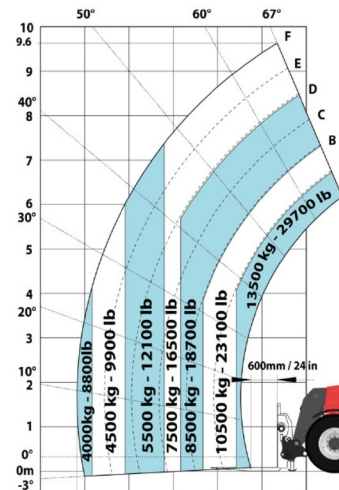

TELESCOPIC HANDLERS

MHT10135 AIRCO

Lift trucks and telescopic handlers

» MHT10135 AIRCO

Lifting capacity	13500 kg
Drive	4x4x4
Reach height	10000 mm
Length	7,35 m
Width	2,54 m
Height	2,99 m
Weight	19900 kg

Diesel engine

With air-conditioning, side shift, positioner and wide fork carriage 2,50 m.

Consult our website www.dumarent.be for the technical data sheet
If you have any questions about this machine or any accessory, please call us at +32(0)56 222 111 or send us an email.