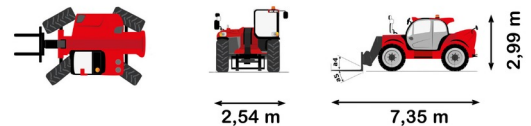

TELESCOPIC HANDLERS

MHT10135 AIRCO

Lift trucks and telescopic handlers

» MHT10135 AIRCO

Lifting capacity	13500 kg
Drive	4x4x4
Reach height	10000 mm
Length	7,35 m
Width	2,54 m
Height	2,99 m
Weight	19900 kg

Diesel engine

With air-conditioning, side shift, positioner and wide fork carriage 2,50 m.

Consult our website www.dumarent.be for the technical data sheet
If you have any questions about this machine or any accessory, please call us at +32(0)56 222 111 or send us an email.