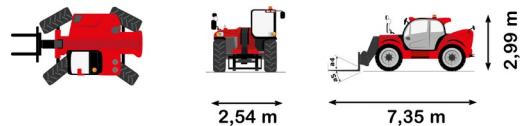

TELESCOPIC HANDLERS

MHT10135 AIRCO

Lift trucks and telescopic handlers

» MHT10135 AIRCO

Daily price	€ 500
2 to 4 days	€ 500 /day
Weekly price	€ 1730
From 4 weeks	€ 1300 /week

Lifting capacity	13500 kg
Drive	4x4x4
Reach height	10000 mm
Length	7,35 m
Width	2,54 m
Height	2,99 m
Weight	19900 kg

Diesel engine

With air-conditioning, side shift, positioner and wide fork carriage 2,50 m.

Consult our website www.dumarent.be for the technical data sheet
If you have any questions about this machine or any accessory, please call us at +32(0)56 222 111 or send us an email.
There will be a cleaning and environmental charge if the machine is returned dirty or full of mud.