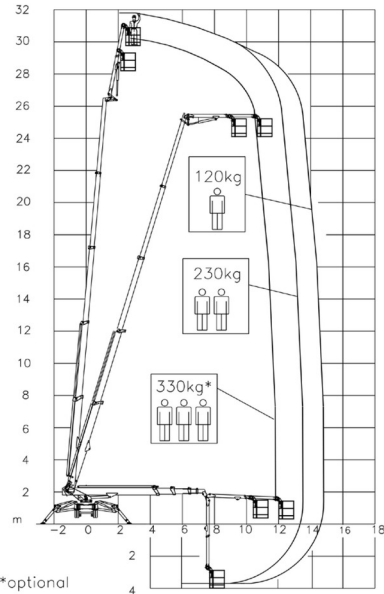

AERIAL WORK PLATFORM

PALAZZANI XTJ 32

Hydraulic platforms and scissor lifts

» PALAZZANI XTJ 32

Daily price	€ 880
2 to 4 days	€ 700 /day
Weekly price	€ 2750
From 4 weeks	€ 2250 /week

Working height	32,00 m
Loading capacity	330 kg
Length	6,90 m
Width	1,10 m
Height	1,99 m
Weight	5940 kg