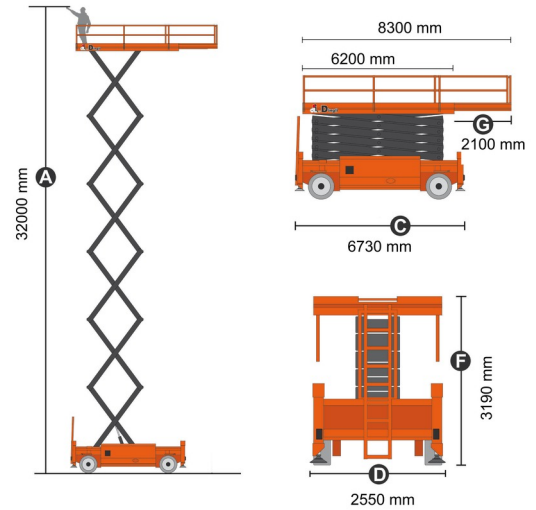

SCISSOR LIFT DIESEL

Hydraulic platforms and scissor lifts

Dingli JCPT3225RT

» Dingli JCPT3225RT

Working height	32,00 m
Loading capacity	1000 kg
Length	6,73 m
Width	2,55 m
Height	3,19 m
Weight	23950 kg

- Diesel engine
- 2 Stabilisers in Front
- 1 socket in working platform
- Platform load indoors: 4 persons
- Platform load outdoors: 4 persons
- Exceptional transport