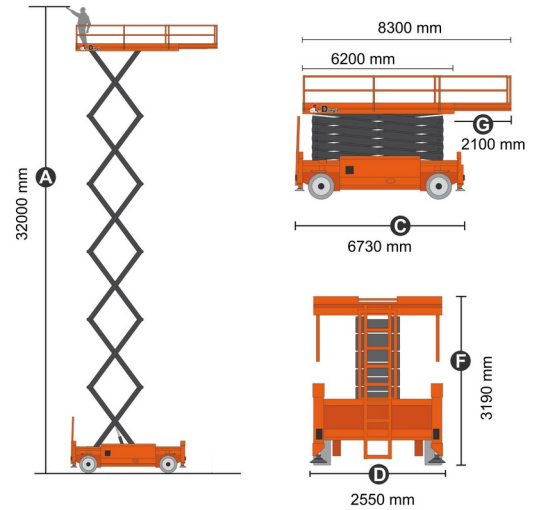

SCISSOR LIFT DIESEL

Dingli JCPT3225RT

Hydraulic platforms and scissor lifts

» Dingli JCPT3225RT

Daily price	€ 1100
2 to 4 days	€ 0 /day
Weekly price	€ 2950
From 4 weeks	€ 2450 /week

Working height	32,00 m
Loading capacity	1000 kg
Length	6,73 m
Width	2,55 m
Height	3,19 m
Weight	23950 kg

- Diesel engine
- 2 Stabilisers in Front
- 1 socket in working platform
- Platform load indoors: 4 persons
- Platform load outdoors: 4 persons
- Exceptional transport

Important information

Consult our website www.dumarent.be for the technical data sheet
 If you have any questions about this machine or any accessory, please call us at +32(0)56 222 111 or send us an email.
 There will be a cleaning and environmental charge if the machine is returned dirty or full of mud.