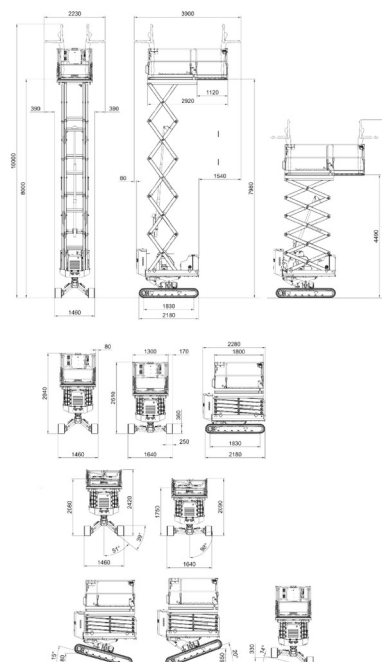

SCISSOR LIFT DIESEL

# ALMAC BIBI1090-BL EVO

Hydraulic platforms and scissor lifts

» ALMAC BIBI1090-BL EVO

Working height	10,00 m
Loading capacity	300 kg
Length	2,29 m
Width	1,46 m
Height	2,94 m
Weight	2895 kg

Diesel engine

Consult our website [www.dumarent.be](http://www.dumarent.be) for the technical data sheet