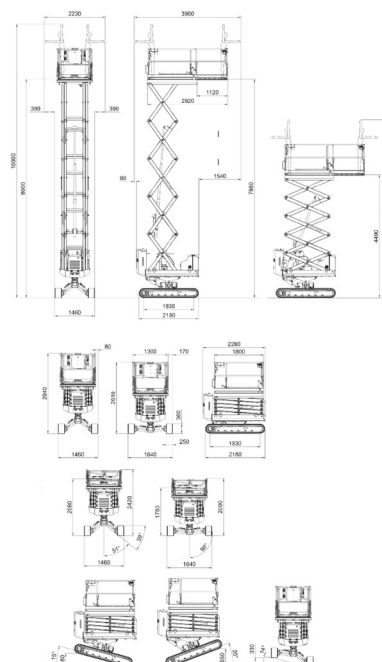

SCISSOR LIFT DIESEL

ALMAC BIBI1090-BL EVO

Hydraulic platforms and scissor lifts

» ALMAC BIBI1090-BL EVO

Daily price	€ 295
2 to 4 days	€ 235 /day
Weekly price	€ 750
From 4 weeks	€ 590 /week

Working height	10,00 m
Loading capacity	300 kg
Length	2,29 m
Width	1,46 m
Height	2,94 m
Weight	2895 kg