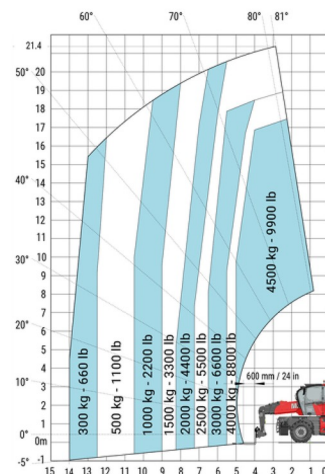

ROTATING TELEHANDLER

MANITOU MRT2260 VISION+

Lift trucks and telescopic handlers

MANITOU MRT2260 VISION+

Daily price	€ 580
2 to 4 days	€ 510 /day
Weekly price	€ 1770
From 4 weeks	€ 1375 /week

Lifting capacity	6000 kg
Drive	4x4x4
Reach height	21800 mm
Length	8,17 m
Width	2,50 m
Height	3,10 m
Weight	18000 kg