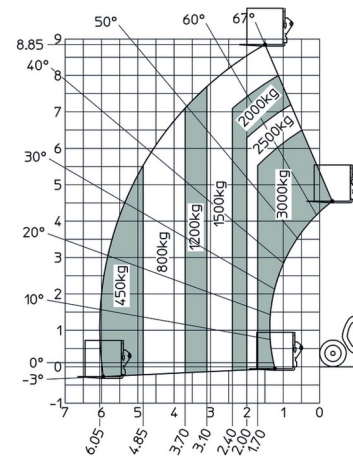

TELESCOPIC HANDLERS

MANITOU MT930H

Lift trucks and telescopic handlers

» MANITOU MT930H

Daily price	€ 215
2 to 4 days	€ 170 /day
Weekly price	€ 680
From 4 weeks	€ 505 /week

Lifting capacity	3000 kg
Drive	4x4
Reach height	8850 mm
Length	4,67 m
Width	2,00 m
Height	2,00 m
Weight	6550 kg