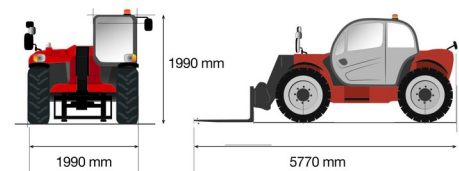

TELESCOPIC HANDLERS

MANITOU MT930H

Lift trucks and telescopic handlers

» MANITOU MT930H

Daily price	€ 215
2 to 4 days	€ 170 /day
Weekly price	€ 680
From 4 weeks	€ 505 /week

Lifting capacity	3000 kg
Drive	4x4
Reach height	8850 mm
Length	4,67 m
Width	2,00 m
Height	2,00 m
Weight	6550 kg