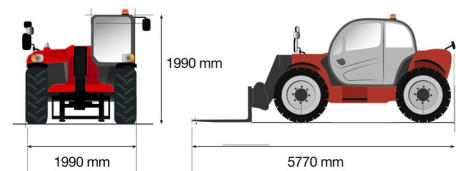

TELESCOPIC HANDLERS

MANITOU MT930H

Lift trucks and telescopic handlers

» MANITOU MT930H

Lifting capacity	3000 kg
Drive	4x4
Reach height	8850 mm
Length	4,67 m
Width	2,00 m
Height	2,00 m
Weight	6550 kg

ACCESSORIES