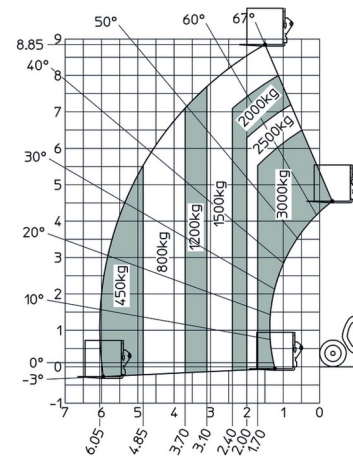

TELESCOPIC HANDLERS

MANITOU MT930H

Lift trucks and telescopic handlers

» MANITOU MT930H

Lifting capacity	3000 kg
Drive	4x4
Reach height	8850 mm
Length	4,67 m
Width	2,00 m
Height	2,00 m
Weight	6550 kg

ACCESSORIES