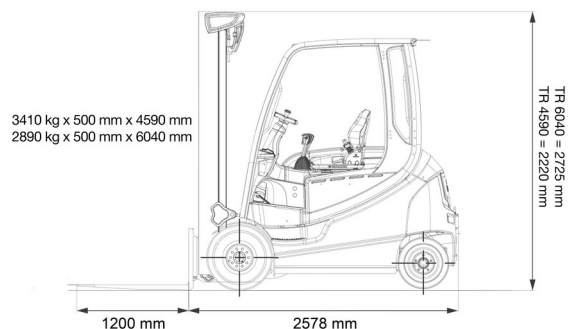

# 3,5T battery STILL 4 wheels

Lift trucks and telescopic handlers

SIDE SHIFT

» 3,5T battery STILL 4 wheels

Lifting capacity	3500 kg
Reach height	4590 mm
Length	2,58 m
Width	1,30 m
Height	2,22 m
Weight	5500 kg