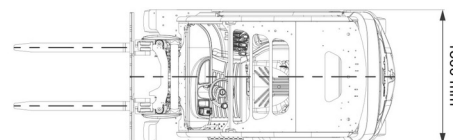

# 3,5T battery STILL 4 wheels

Lift trucks and telescopic handlers

SIDE SHIFT

» 3,5T battery STILL 4 wheels

Lifting capacity	3500 kg
Reach height	4590 mm
Length	2,58 m
Width	1,30 m
Height	2,22 m
Weight	5500 kg