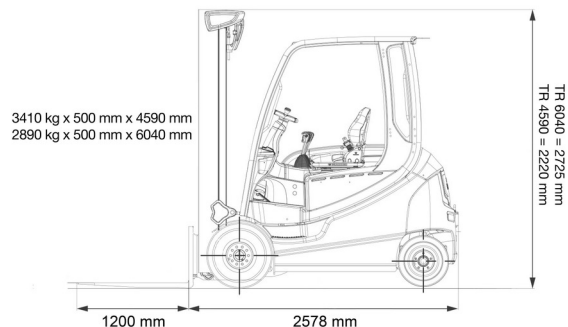

ELECTRIC FORKLIFT

3,5T battery STILL 4 wheels

Lift trucks and telescopic handlers

SIDE SHIFT

» 3,5T battery STILL 4 wheels

Daily price	€ 180
2 to 4 days	€ 125 /day
Weekly price	€ 510
From 4 weeks	€ 400 /week

Lifting capacity	3500 kg
Reach height	4590 mm
Length	2,58 m
Width	1,30 m
Height	2,22 m
Weight	5500 kg

ACCESSORIES

- Operator - CAT 1
- Higher mast (>5,5 m)
- Long forks
- Fork extensions
- Licence plate