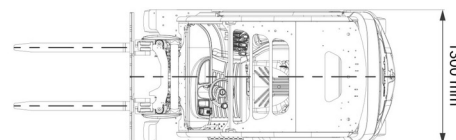

ELECTRIC FORKLIFT

3,5T battery STILL 4 wheels

Lift trucks and telescopic handlers

SIDE SHIFT

» 3,5T battery STILL 4 wheels

Daily price	€ 180
2 to 4 days	€ 125 /day
Weekly price	€ 510
From 4 weeks	€ 400 /week

Lifting capacity	3500 kg
Reach height	4590 mm
Length	2,58 m
Width	1,30 m
Height	2,22 m
Weight	5500 kg

ACCESSORIES

- Operator - CAT 1
- Higher mast (>5,5 m)
- Long forks
- Fork extensions
- Licence plate

Battery

Forks: 1200 mm

Consult our website www.dumarent.be for the technical data sheet
If you have any questions about this machine or any accessory, please call us at +32(0)56 222 111 or send us an email.

There will be a cleaning and environmental charge if the machine is returned dirty or full of mud.

- All prices are VAT excluded.
- A deposit may be requested.

duma rent
on different places !

Duma Rent bvba - Torkonjestraat 23, BE-8510 Marke
T +32(0)56 222 111 • Fax +32(0)56 716 141
info@dumarent.be • www.dumarent.be

Region West-Flanders
056 222 111

Region East-Flanders
09 228 28 22

Region Antwerp
03 887 87 81

Region Brussels
02 705 05 09

Region Charleroi
071 33 36 38