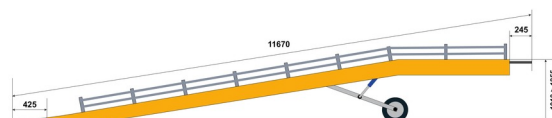

YARD RAMP

GS-HSE16T

Lift trucks and telescopic handlers

» GS-HSE16T

Daily price	Call us
2 to 4 days	Call us
Weekly price	€
From 4 weeks	€ /week

Loading capacity	16000 kg
Length	11,67 m
Width	2,29 m
Height	1,01 m