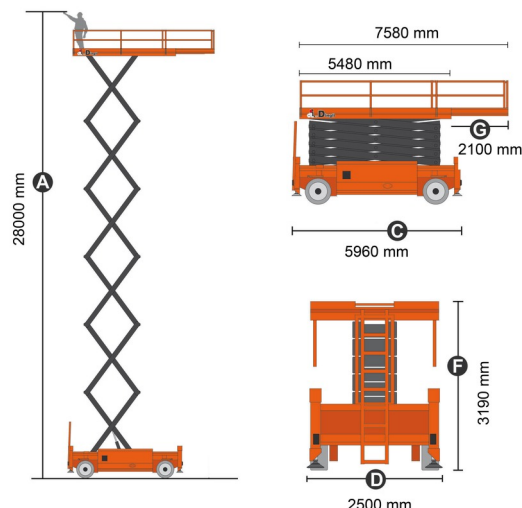

SCISSOR LIFT DIESEL

# DINGLI JCPT2825RT

Hydraulic platforms and scissor lifts

» DINGLI JCPT2825RT

Daily price	€ 910
2 to 4 days	€ 725 /day
Weekly price	€ 2695
From 4 weeks	€ 2365 /week

Working height	28,00 m
Loading capacity	1000 kg
Length	5,96 m
Width	2,50 m
Height	3,19 m
Weight	19800 kg

- Diesel engine
- 2 Stabilisers in Front
- Generator + 4 sockets
- Exceptional transport
- Platform load indoors: 4 persons
- Platform load outdoors: 4 persons

Consult our website [www.dumarent.be](http://www.dumarent.be) for the technical data sheet