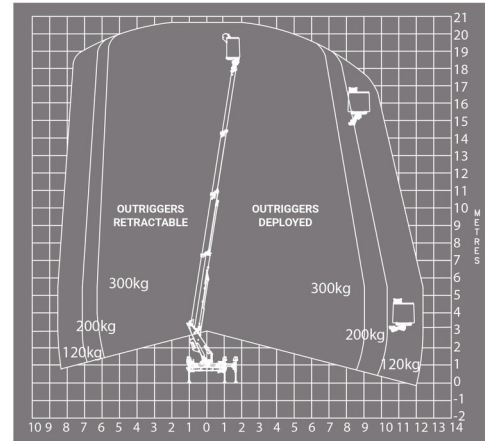

TRUCK MOUNTED PLATFORM

**IVECO - KLUBB KT20**

Hydraulic platforms and scissor lifts

» IVECO - KLUBB KT20

Daily price	€ 295
2 to 4 days	€ 240 /day
Weekly price	€ 915
From 4 weeks	€ 800 /week

Working height	20,60 m
Loading capacity	300 kg
Length	6,95 m
Width	2,20 m
Height	3,10 m
Weight	3450 kg