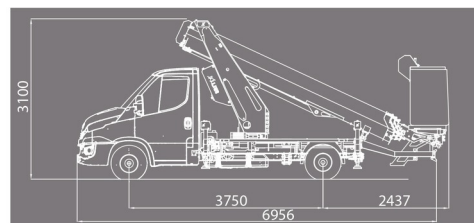

TRUCK MOUNTED PLATFORM

IVECO - KLUBB KT20

Hydraulic platforms and scissor lifts

» IVECO - KLUBB KT20

Working height	20,60 m
Loading capacity	300 kg
Length	6,95 m
Width	2,20 m
Height	3,10 m
Weight	3450 kg

ACCESSORIES

- Operator - CAT 1

- 4 Automatic Stabilisers
- 1 socket in working platform
- Platform load indoors: 2 persons
- Platform load outdoors: 2 persons
- Diesel engine

AVAILABLE FROM 1/06/2021 - Variable stamping - B license