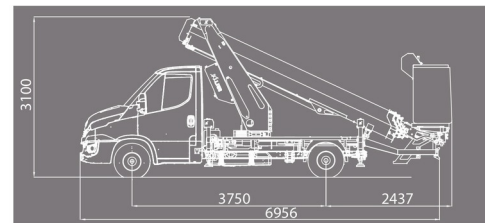

TRUCK MOUNTED PLATFORM

**IVECO - KLUBB KT20**

Hydraulic platforms and scissor lifts

» IVECO - KLUBB KT20

Daily price	€ 295
2 to 4 days	€ 240 /day
Weekly price	€ 915
From 4 weeks	€ 800 /week

Working height	20,60 m
Loading capacity	300 kg
Length	6,95 m
Width	2,20 m
Height	3,10 m
Weight	3450 kg