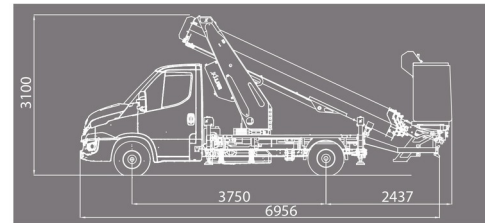

TRUCK MOUNTED PLATFORM

IVECO - KLUBB KT20

Hydraulic platforms and scissor lifts

» IVECO - KLUBB KT20

Daily price	€ 295
2 to 4 days	€ 240 /day
Weekly price	€ 915
From 4 weeks	€ 800 /week

Working height	20,60 m
Loading capacity	300 kg
Length	6,95 m
Width	2,20 m
Height	3,10 m
Weight	3450 kg