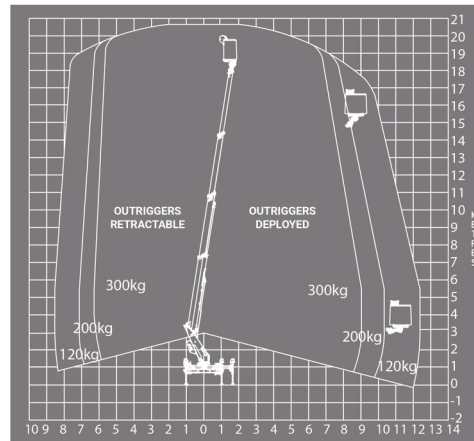

TRUCK MOUNTED PLATFORM

IVECO - KLUBB KT20

Hydraulic platforms and scissor lifts

» IVECO - KLUBB KT20

Working height	20,60 m
Loading capacity	300 kg
Length	6,95 m
Width	2,20 m
Height	3,10 m
Weight	3450 kg

ACCESSORIES

- Operator - CAT 1

- 4 Automatic Stabilisers
- 1 socket in working platform
- Platform load indoors: 2 persons
- Platform load outdoors: 2 persons
- Diesel engine

AVAILABLE FROM 1/06/2021 - Variable stamping - B license