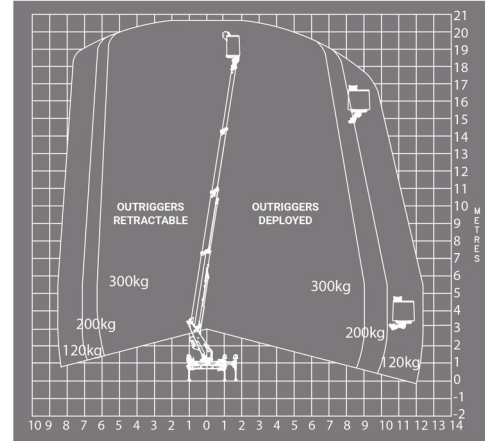

TRUCK MOUNTED PLATFORM

IVECO - KLUBB KT20

Hydraulic platforms and scissor lifts

» IVECO - KLUBB KT20

Daily price	€ 295
2 to 4 days	€ 240 /day
Weekly price	€ 915
From 4 weeks	€ 800 /week

Working height	20,60 m
Loading capacity	300 kg
Length	6,95 m
Width	2,20 m
Height	3,10 m
Weight	3450 kg