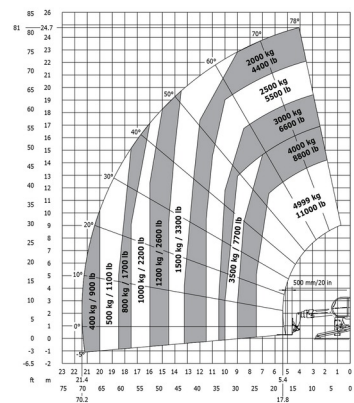

ROTATING TELEHANDLER

Lift trucks and telescopic handlers

MANITOU MRT1845 VISION

MANITOU MRT1845 VISION

Lifting capacity	4500 kg
Drive	4x4x4
Reach height	18000 mm
Length	7,26 m
Width	2,42 m
Height	3,04 m
Weight	14100 kg