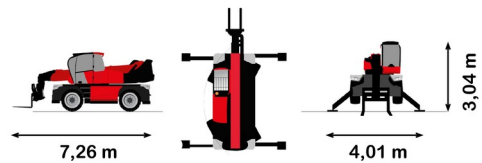

ROTATING TELEHANDLER

Lift trucks and telescopic handlers

MANITOU MRT1845 VISION

MANITOU MRT1845 VISION

Daily price	€ 420
2 to 4 days	€ 335 /day
Weekly price	€ 1375
From 4 weeks	€ 1115 /week

Lifting capacity	4500 kg
Drive	4x4x4
Reach height	18000 mm
Length	7,26 m
Width	2,42 m
Height	3,04 m
Weight	14100 kg