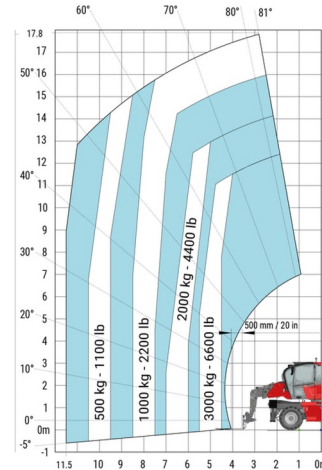

ROTATING TELEHANDLER

Lift trucks and telescopic handlers

MANITOU MRT1845 VISION

MANITOU MRT1845 VISION

Daily price	€ 420
2 to 4 days	€ 335 /day
Weekly price	€ 1375
From 4 weeks	€ 1115 /week

Lifting capacity	4500 kg
Drive	4x4x4
Reach height	18000 mm
Length	7,26 m
Width	2,42 m
Height	3,04 m
Weight	14100 kg