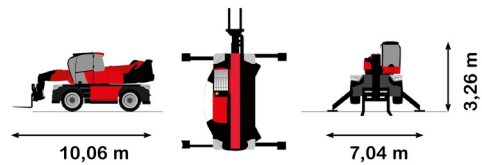

ROTATING TELEHANDLER

Lift trucks and telescopic handlers

MANITOU MRT3570 VISION+

MANITOU MRT3570 VISION+

Daily price	€ 1095
2 to 4 days	€ 875 /day
Weekly price	€ 3685
From 4 weeks	€ 2915 /week

Lifting capacity	7000 kg
Drive	4x4x4
Reach height	34700 mm
Length	10,60 m
Width	2,50 m
Height	3,26 m
Weight	23800 kg