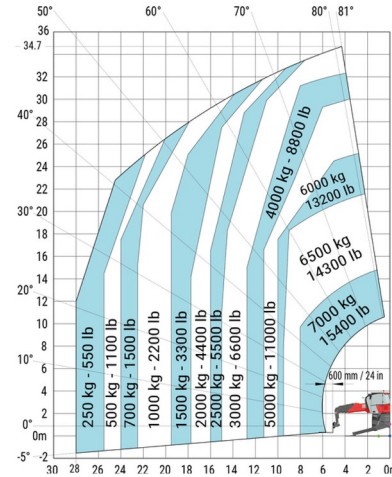

ROTATING TELEHANDLER

Lift trucks and telescopic handlers

MANITOU MRT3570 VISION+

MANITOU MRT3570 VISION+

Daily price	€ 1095
2 to 4 days	€ 875 /day
Weekly price	€ 3685
From 4 weeks	€ 2915 /week

Lifting capacity	7000 kg
Drive	4x4x4
Reach height	34700 mm
Length	10,60 m
Width	2,50 m
Height	3,26 m
Weight	23800 kg