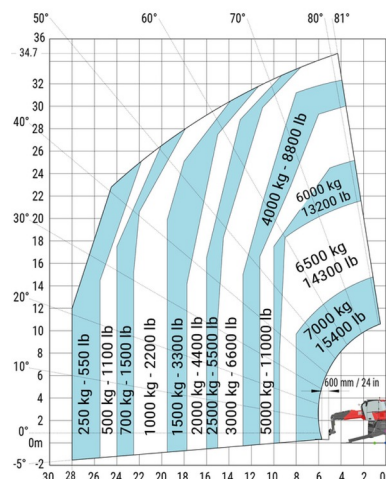

# MANITOU MRT3570 VISION+

Lift trucks and telescopic handlers

» MANITOU MRT3570 VISION+

Lifting capacity	7000 kg
Drive	4x4x4
Reach height	34700 mm
Length	10,60 m
Width	2,50 m
Height	3,26 m
Weight	23800 kg