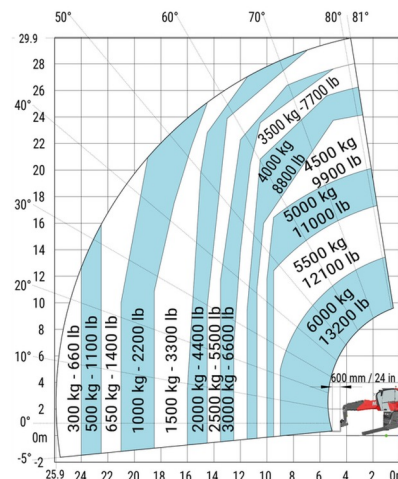

ROTATING TELEHANDLER

Lift trucks and telescopic handlers

MANITOU MRT3060 VISION+

» MANITOU MRT3060 VISION+

Lifting capacity	6000 kg
Drive	4x4x4
Reach height	29900 mm
Length	9,14 m
Width	2,50 m
Height	3,10 m
Weight	21800 kg