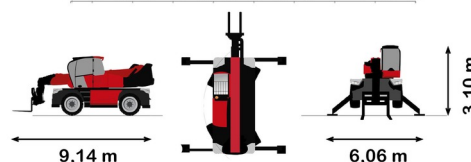

Diesel engine

Radiographic remote control

Consult our website www.dumarent.be for the technical data sheet

If you have any questions about this machine or any accessory, please call us at +32(0)56 222 111 or send us an email.

There will be a cleaning and environmental charge if the machine is returned dirty or full of mud.

* All prices are VAT excluded.

* A deposit may be requested.

duma rent
on different places !

Duma Rent bvba - Torkonjestraat 23, BE-8510 Marke
T +32(0)56 222 111 • Fax +32(0)56 716 141
info@dumarent.be • www.dumarent.be

Region West-Flanders
056 222 111

Region East-Flanders
09 228 28 22

Region Antwerp
03 887 87 81

Region Brussels
02 705 05 09

Region Charleroi
071 33 36 38