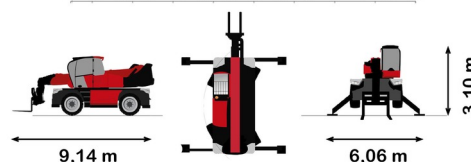

ROTATING TELEHANDLER

Lift trucks and telescopic handlers

MANITOU MRT3060 VISION+

» MANITOU MRT3060 VISION+

Lifting capacity	6000 kg
Drive	4x4x4
Reach height	29900 mm
Length	9,14 m
Width	2,50 m
Height	3,10 m
Weight	21800 kg