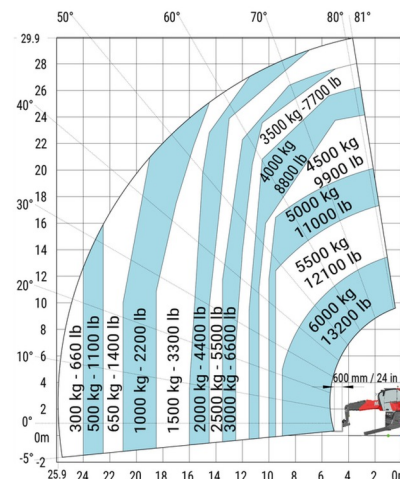

ROTATING TELEHANDLER

Lift trucks and telescopic handlers

MANITOU MRT3060 VISION+

MANITOU MRT3060 VISION+

Daily price	€ 915
2 to 4 days	€ 730 /day
Weekly price	€ 3080
From 4 weeks	€ 2470 /week

Lifting capacity	6000 kg
Drive	4x4x4
Reach height	29900 mm
Length	9,14 m
Width	2,50 m
Height	3,10 m
Weight	21800 kg