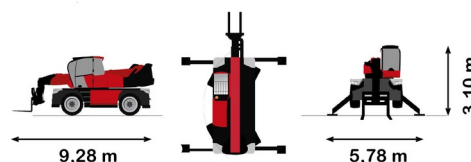

Radiographic remote control

Diesel engine

Consult our website www.dumarent.be for the technical data sheet

If you have any questions about this machine or any accessory, please call us at +32(0)56 222 111 or send us an email.

There will be a cleaning and environmental charge if the machine is returned dirty or full of mud.

* All prices are VAT excluded.

* A deposit may be requested.