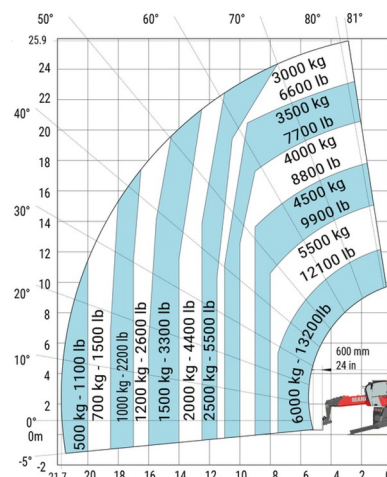

ROTATING TELEHANDLER

Lift trucks and telescopic handlers

MANITOU MRT2660 VISION+

» MANITOU MRT2660 VISION+

Lifting capacity	6000 kg
Drive	4x4x4
Reach height	25900 mm
Length	9,28 m
Width	2,50 m
Height	3,10 m
Weight	18000 kg