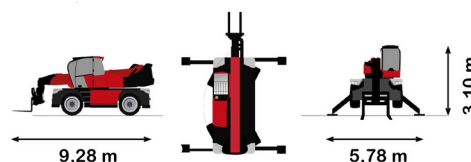

ROTATING TELEHANDLER

Lift trucks and telescopic handlers

MANITOU MRT2660 VISION+

» MANITOU MRT2660 VISION+

Lifting capacity	6000 kg
Drive	4x4x4
Reach height	25900 mm
Length	9,28 m
Width	2,50 m
Height	3,10 m
Weight	18000 kg