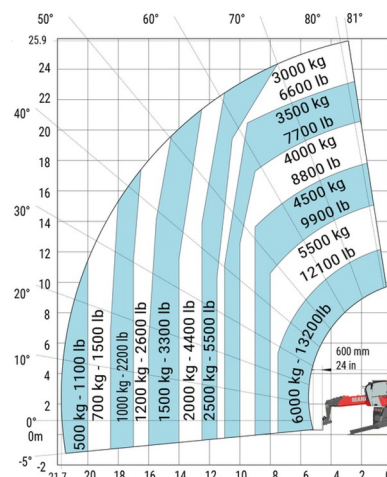

ROTATING TELEHANDLER

Lift trucks and telescopic handlers

MANITOU MRT2660 VISION+