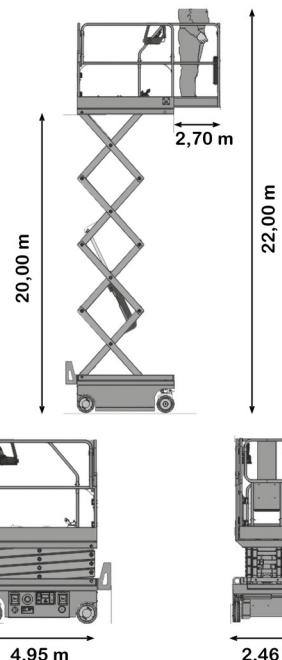

SCISSOR LIFT DIESEL

Hydraulic platforms and scissor lifts

MAGNI DS2223 RTP

MAGNI DS2223 RTP

Daily price	€ 550
2 to 4 days	€ 440 /day
Weekly price	€ 1670
From 4 weeks	€ 1540 /week

Working height	22,00 m
Drive	4x4
Loading capacity	750 kg
Length	4,95 m
Width	2,46 m
Height	3,86 m
Weight	13000 kg

- Platform load outdoors: 4 persons
- Platform load indoors: 4 persons
- Diesel engine
- Generator + 4 sockets
- 4 Automatic Stabilisers

Consult our website www.dumarent.be for the technical data sheet