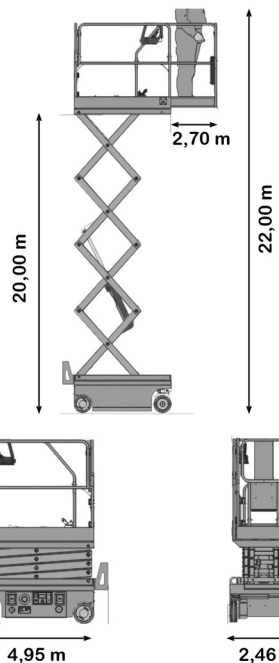

SCISSOR LIFT DIESEL

# MAGNI DS2223 RTP

Hydraulic platforms and scissor lifts

» MAGNI DS2223 RTP

Working height	22,00 m
Drive	4x4
Loading capacity	750 kg
Length	4,95 m
Width	2,46 m
Height	3,86 m
Weight	13000 kg

- Platform load outdoors: 4 persons
- Platform load indoors: 4 persons
- Diesel engine
- Generator + 4 sockets
- 4 Automatic Stabilisers