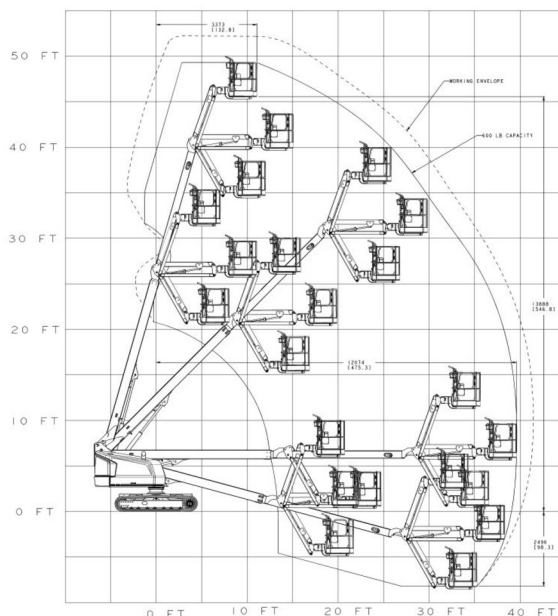

TELESCOPIC CRAWLER BOOM LIFT

Hydraulic platforms and scissor lifts

JLG 460 SJC

» JLG 460 SJC

Working height	15,88 m
Loading capacity	270 kg
Length	0,89 m
Width	2,24 m
Height	2,32 m
Weight	8164 kg

- Platform load outdoors: 2 persons
- Platform load outdoors: 2 persons
- Diesel engine
- Anti-entrapment system
- 1 socket in working platform

Non marking tracks

Consult our website www.dumarent.be for the technical data sheet

If you have any questions about this machine or any accessory, please call us at +32(0)56 222 111 or send us an email.