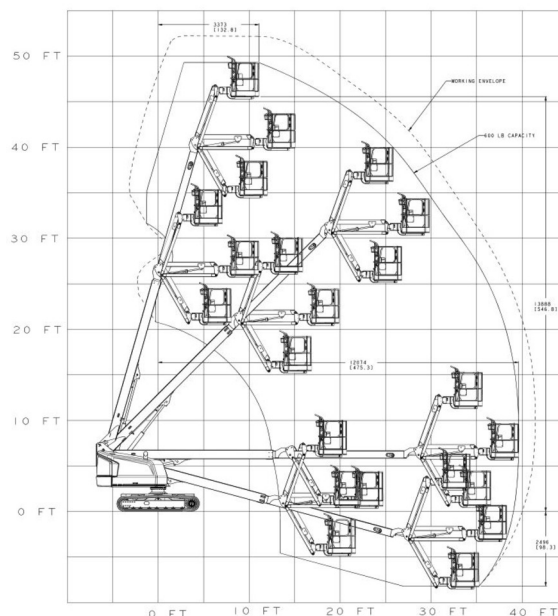

TELESCOPIC CRAWLER BOOM LIFT

Hydraulic platforms and scissor lifts

JLG 460 SJC

JLG 460 SJC

Daily price	€ 310
2 to 4 days	€ 245 /day
Weekly price	€ 925
From 4 weeks	€ 735 /week

Working height	15,88 m
Loading capacity	270 kg
Length	0,89 m
Width	2,24 m
Height	2,32 m
Weight	8164 kg

- Platform load outdoors: 2 persons
- Platform load outdoors: 2 persons
- Diesel engine
- Anti-entrapment system
- 1 socket in working platform

Non marking tracks

Consult our website www.dumarent.be for the technical data sheet