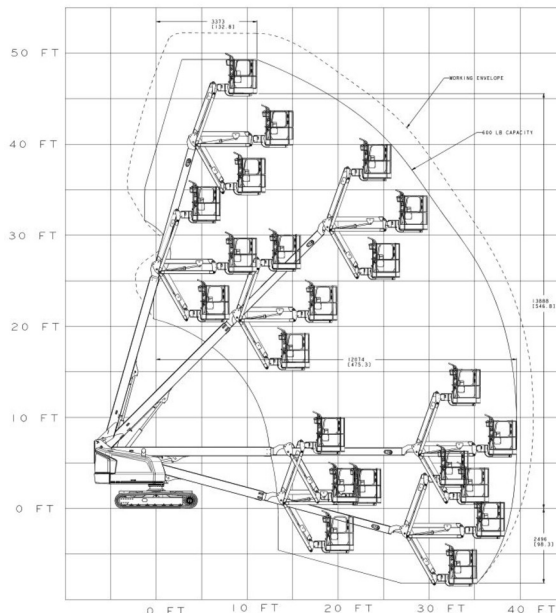

TELESCOPIC CRAWLER BOOM LIFT

Hydraulic platforms and scissor lifts

JLG 460 SJC

» JLG 460 SJC

Daily price	€ 310
2 to 4 days	€ 245 /day
Weekly price	€ 925
From 4 weeks	€ 735 /week

Working height	15,88 m
Loading capacity	270 kg
Length	0,89 m
Width	2,24 m
Height	2,32 m
Weight	8164 kg

- Platform load outdoors: 2 persons
- Platform load outdoors: 2 persons
- Diesel engine
- Anti-entrapment system
- 1 socket in working platform

Non marking tracks

Consult our website www.dumarent.be for the technical data sheet