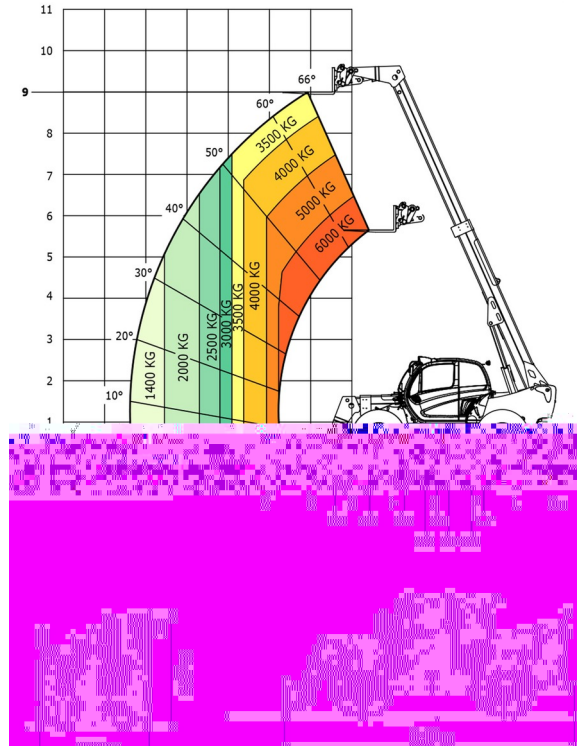

TELESCOPIC HANDLERS

Lift trucks and telescopic handlers

MANITOU MLT960

» MANITOU MLT960

Lifting capacity	6000 kg
Drive	4x4
Reach height	9000 mm
Length	6,10 m
Width	2,48 m
Height	2,53 m
Weight	11400 kg

Consult our website www.dumarent.be for the technical data sheet
If you have any questions about this machine or any accessory, please call us at +32(0)56 222 111 or send us an email.