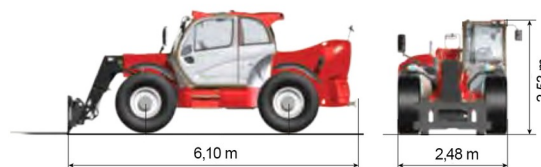

TELESCOPIC HANDLERS

MANITOU MLT960

Lift trucks and telescopic handlers

» MANITOU MLT960

Daily price	€ 350
2 to 4 days	€ 280 /day
Weekly price	€ 1100
From 4 weeks	€ 825 /week

Lifting capacity	6000 kg
Drive	4x4
Reach height	9000 mm
Length	6,10 m
Width	2,48 m
Height	2,53 m
Weight	11400 kg