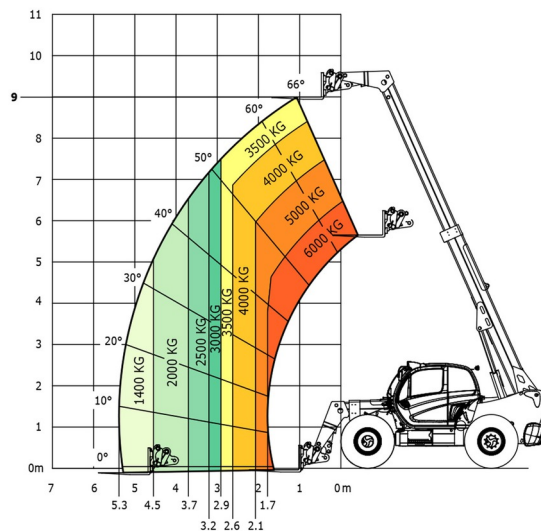

TELESCOPIC HANDLERS

MANITOU MLT960

Lift trucks and telescopic handlers

» MANITOU MLT960

Daily price	€ 350
2 to 4 days	€ 280 /day
Weekly price	€ 1100
From 4 weeks	€ 825 /week

Lifting capacity	6000 kg
Drive	4x4
Reach height	9000 mm
Length	6,10 m
Width	2,48 m
Height	2,53 m
Weight	11400 kg