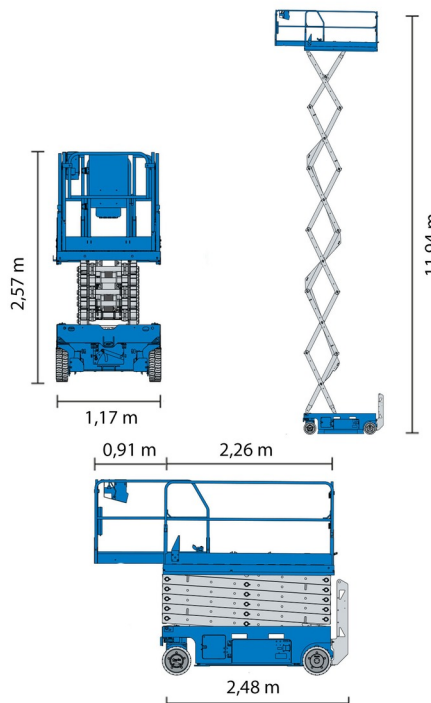

SCISSOR LIFT ELECTRIC

GENIE GS4046E

Genie
A TEREX COMPANY

Hydraulic platforms and scissor lifts

» GENIE GS4046E

Daily price	€ 165
2 to 4 days	€ 120 /day
Weekly price	€ 450
From 4 weeks	€ 375 /week

Working height	13,94 m
Loading capacity	350 kg
Length	2,48 m
Width	1,18 m
Height	2,57 m
Weight	3117 kg

-  1 socket in working platform
-  Platform load indoors: 3 persons
-  Platform load outdoors : 3 persons
-  Battery

Consult our website www.dumarent.be for the technical data sheet

If you have any questions about this machine or any accessory, please call us at +32(0)56 222 111 or send us an email.