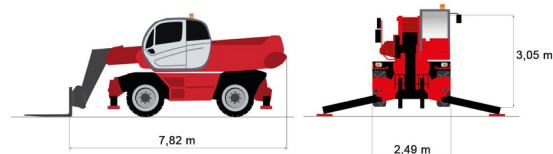

ROTATING TELEHANDLER

MANITOU MRT3050 P+

Lift trucks and telescopic handlers

» MANITOU MRT3050 P+

Lifting capacity	4999 kg
Drive	4x4x4
Reach height	29500 mm
Length	9,02 m
Width	2,49 m
Height	3,05 m
Weight	21810 kg