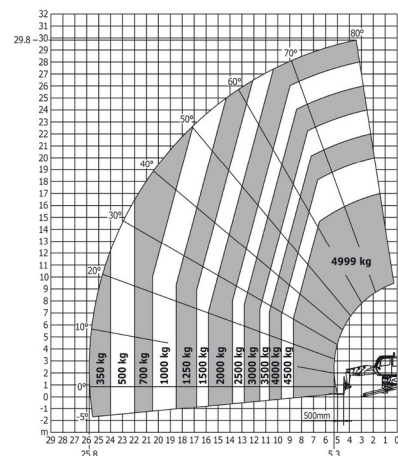

## MANITOU MRT3050 P+

Daily price	€ 830
2 to 4 days	€ 665 /day
Weekly price	€ 2805
From 4 weeks	€ 2245 /week

Lifting capacity	4999 kg
Drive	4x4x4
Reach height	29500 mm
Length	9,02 m
Width	2,49 m
Height	3,05 m
Weight	21810 kg