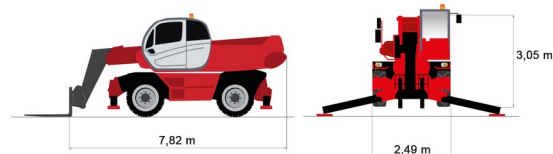

## MANITOU MRT3050 P+

Daily price	€ 830
2 to 4 days	€ 665 /day
Weekly price	€ 2805
From 4 weeks	€ 2245 /week

Lifting capacity	4999 kg
Drive	4x4x4
Reach height	29500 mm
Length	9,02 m
Width	2,49 m
Height	3,05 m
Weight	21810 kg