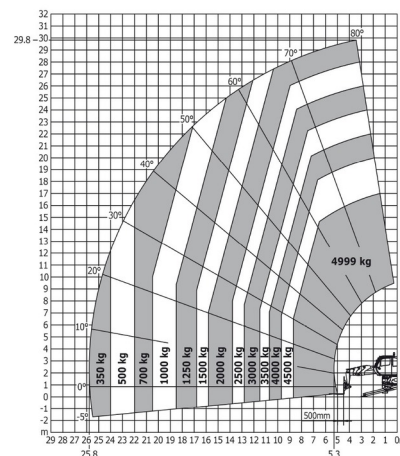

ROTATING TELEHANDLER

MANITOU MRT3050 P+

Lift trucks and telescopic handlers

» MANITOU MRT3050 P+

Lifting capacity	4999 kg
Drive	4x4x4
Reach height	29500 mm
Length	9,02 m
Width	2,49 m
Height	3,05 m
Weight	21810 kg