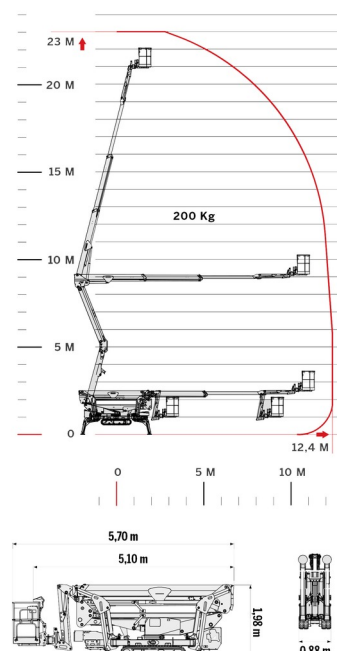

AERIAL WORK PLATFORM

CMC S23

Hydraulic platforms and scissor lifts

» CMC S23

Daily price	€ 565
2 to 4 days	€ 450 /day
Weekly price	€ 1750
From 4 weeks	€ 1405 /week

Working height	23,00 m
Loading capacity	200 kg
Length	5,70 m
Width	0,88 m
Height	1,98 m
Weight	2984 kg

Non-marking / detachable cage / cage rotation 90° left + 90° right / variable stamping

Consult our website www.dumarent.be for the technical data sheet

If you have any questions about this machine or any accessory, please call us at +32(0)56 222 111 or send us an email.