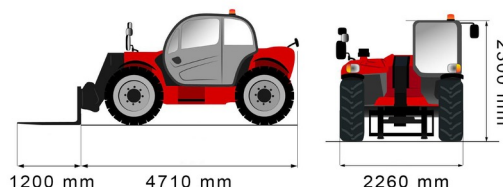

## MANITOU MT933

Daily price	€ 215
2 to 4 days	€ 170 /day
Weekly price	€ 680
From 4 weeks	€ 505 /week

Lifting capacity	3300 kg
Drive	4x4
Reach height	9070 mm
Length	4,71 m
Width	2,26 m
Height	2,30 m
Weight	7640 kg