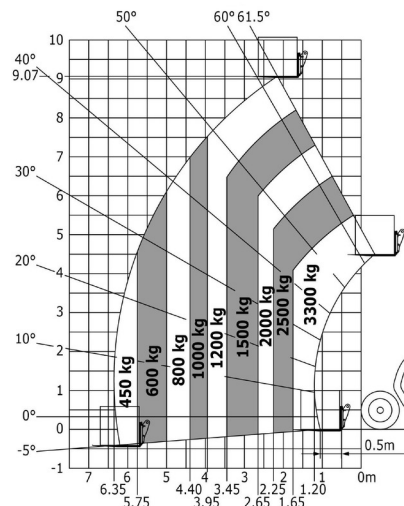

## MANITOU MT933

Daily price	€ 215
2 to 4 days	€ 170 /day
Weekly price	€ 680
From 4 weeks	€ 505 /week

Lifting capacity	3300 kg
Drive	4x4
Reach height	9070 mm
Length	4,71 m
Width	2,26 m
Height	2,30 m
Weight	7640 kg