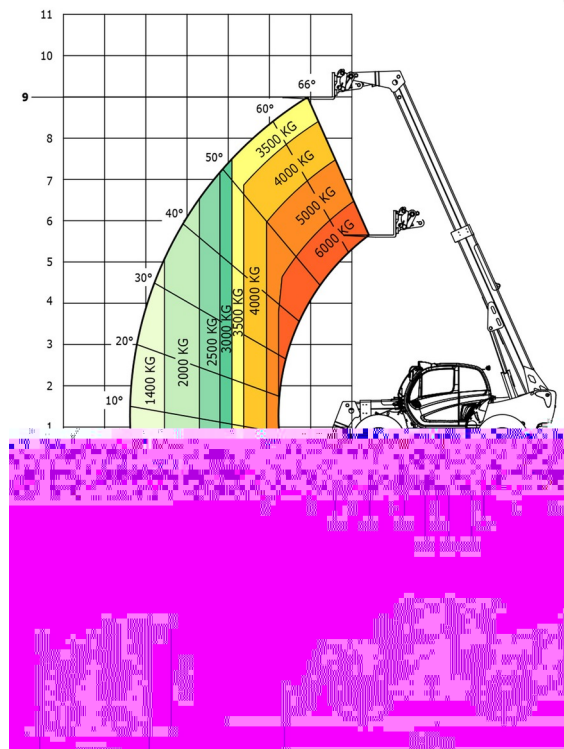

TELESCOPIC HANDLERS

MANITOU MT733

Lift trucks and telescopic handlers

» MANITOU MT733

Lifting capacity	3300 kg
Drive	4x4
Reach height	6900 mm
Length	4,74 m
Width	2,33 m
Height	2,30 m
Weight	6700 kg

ACCESSORIES