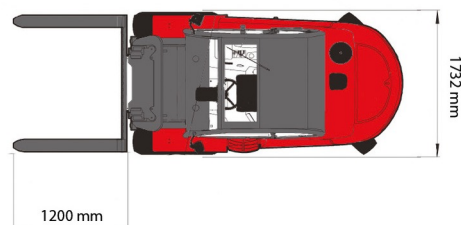

## » MANITOU MSI 50 T

Daily price	€ 230
2 to 4 days	€ 185 /day
Weekly price	€ 745
From 4 weeks	€ 600 /week

Lifting capacity	5000 kg
Reach height	5500 mm
Length	3,38 m
Width	1,73 m
Height	2,77 m
Weight	8420 kg