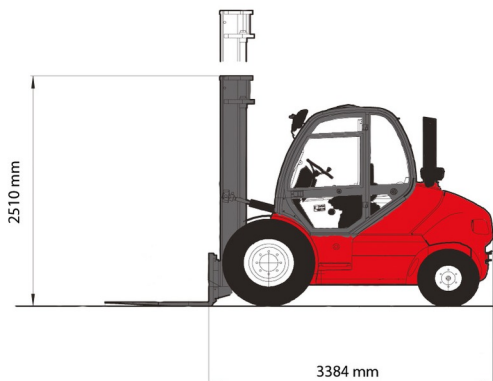

## » MANITOU MSI 50 T

Daily price	€ 230
2 to 4 days	€ 185 /day
Weekly price	€ 745
From 4 weeks	€ 600 /week

Lifting capacity	5000 kg
Reach height	5500 mm
Length	3,38 m
Width	1,73 m
Height	2,77 m
Weight	8420 kg