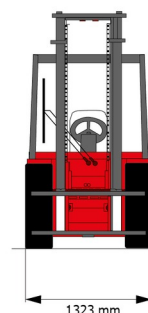

SEMI-INDUSTRIAL FORKLIFT

MANITOU MSI 30 T

Lift trucks and telescopic handlers

» MANITOU MSI 30 T

Daily price	€ 155
2 to 4 days	€ 125 /day
Weekly price	€ 455
From 4 weeks	€ 365 /week

Lifting capacity	3000 kg
Reach height	4700 mm
Length	2,98 m
Width	1,32 m
Height	2,40 m
Weight	4530 kg