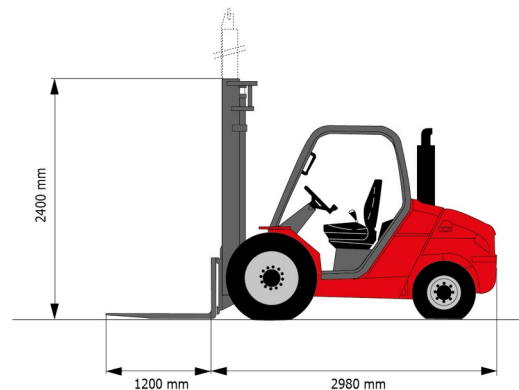

SEMI-INDUSTRIAL FORKLIFT

MANITOU MSI 30 T

Lift trucks and telescopic handlers

» MANITOU MSI 30 T

Daily price	€ 155
2 to 4 days	€ 125 /day
Weekly price	€ 455
From 4 weeks	€ 365 /week

Lifting capacity	3000 kg
Reach height	4700 mm
Length	2,98 m
Width	1,32 m
Height	2,40 m
Weight	4530 kg