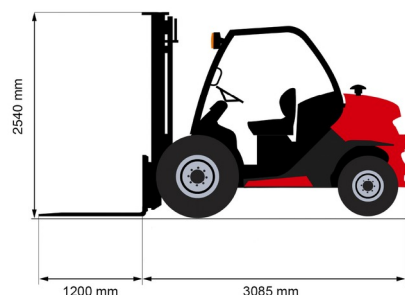

ALL ROUGH TERRAIN FORKLIFT

Lift trucks and telescopic handlers

MANITOU MC30-4

» MANITOU MC30-4

Lifting capacity	3000 kg
Drive	4x4
Reach height	5000 mm
Length	3,09 m
Width	1,45 m
Height	2,54 m
Weight	4515 kg

ACCESSORIES

- Operator - CAT 1
- Fuel tank 1100 l with pump
- Synthetic ramps
- Long forks
- Fork extensions

Diesel engine

Mast: Triplex 4,70 or 5,00 m. Forks 1.2 m or 1.6m. With sideshift.

Consult our website www.dumarent.be for the technical data sheet
If you have any questions about this machine or any accessory, please call us at +32(0)56 222 111 or send us an email.