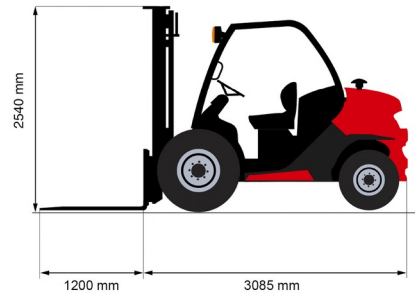

ALL ROUGH TERRAIN FORKLIFT

Lift trucks and telescopic handlers

MANITOU MC30-4

» MANITOU MC30-4

Daily price	€ 155
2 to 4 days	€ 125 /day
Weekly price	€ 445
From 4 weeks	€ 365 /week

Lifting capacity	3000 kg
Drive	4x4
Reach height	5000 mm
Length	3,09 m
Width	1,45 m
Height	2,54 m
Weight	4515 kg

ACCESSORIES

- Operator - CAT 1
- Fuel tank 1100 l with pump
- Synthetic ramps
- Long forks
- Fork extensions

Diesel engine

Mast: Triplex 4,70 or 5,00 m. Forkes 1.2 m or 1.6m. With sideshift.

Consult our website www.dumarent.be for the technical data sheet
If you have any questions about this machine or any accessory, please call us at +32(0)56 222 111 or send us an email.