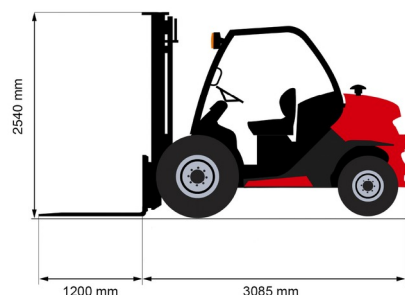

ALL ROUGH TERRAIN FORKLIFT

Lift trucks and telescopic handlers

MANITOU MC30-4

» MANITOU MC30-4

Daily price	€ 155
2 to 4 days	€ 125 /day
Weekly price	€ 445
From 4 weeks	€ 365 /week

Lifting capacity	3000 kg
Drive	4x4
Reach height	5000 mm
Length	3,09 m
Width	1,45 m
Height	2,54 m
Weight	4515 kg

ACCESSORIES

- Operator - CAT 1
- Fuel tank 1100 l with pump
- Synthetic ramps
- Long forks
- Fork extensions

Diesel engine

Mast: Triplex 4,70 or 5,00 m. Forkes 1.2 m or 1.6m. With sideshift.

Consult our website www.dumarent.be for the technical data sheet
If you have any questions about this machine or any accessory, please call us at +32(0)56 222 111 or send us an email.