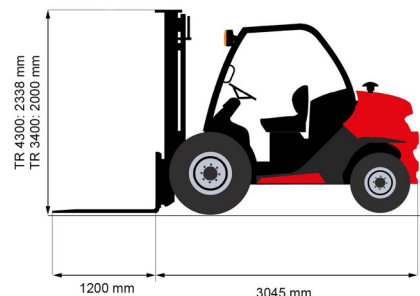

# MANITOU MC25-4

Lift trucks and telescopic handlers

» MANITOU MC25-4

Lifting capacity	2500 kg
Drive	4x4
Reach height	4300 mm
Length	3,05 m
Width	1,45 m
Height	2,34 m
Weight	4290 kg

### ACCESSORIES

- Operator - CAT 1
- Fuel tank 1100 l with pump
- Synthetic ramps
- Long forks
- Fork extensions
- Licence plate

Diesel engine

Mast: Triplex 4,30 m (also available with triplex mast 3,40 m & height 2,0 m)