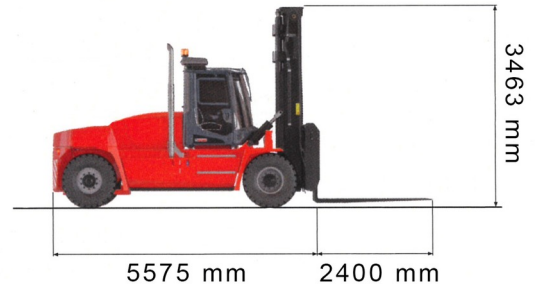

**BIG FORKLIFT**

Lift trucks and telescopic handlers

# 16,0 Tonnes Kalmar DCG 160-12

» 16,0 Tonnes Kalmar DCG 160-12

Daily price	€ 580
2 to 4 days	€ 460 /day
Weekly price	€ 1715
From 4 weeks	€ 1375 /week

Lifting capacity	16000 kg
Reach height	5500 mm
Length	5,58 m
Width	2,54 m
Height	3,46 m
Weight	22400 kg