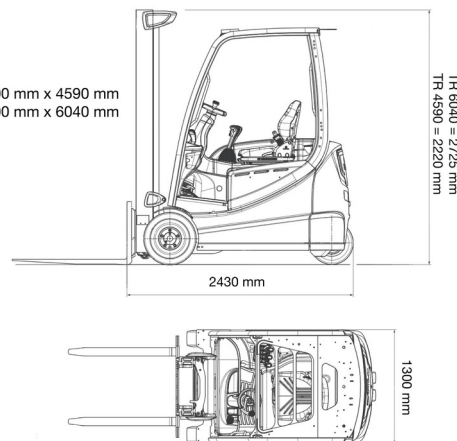

ELECTRIC FORKLIFT

3,0T battery STILL 4 wheels

Lift trucks and telescopic handlers

2800 kg x 500 mm x 4590 mm
2500 kg x 500 mm x 6040 mm

» 3,0T battery STILL 4 wheels

Lifting capacity	3000 kg
Reach height	4590 mm
Length	2,43 m
Width	1,30 m
Height	2,22 m
Weight	5040 kg

ACCESSORIES

- Operator - CAT 1
- Long forks
- Fork extensions
- Licence plate

Forks: 1200 mm

Consult our website www.dumarent.be for the technical data sheet
If you have any questions about this machine or any accessory, please call us at +32(0)56 222 111 or send us an email.