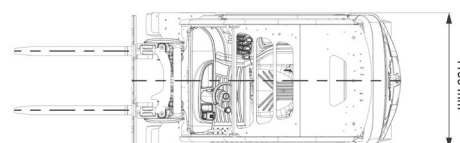

ELECTRIC FORKLIFT

2,5T battery STILL 4 wheels

Lift trucks and telescopic handlers

2400 kg x 500 mm x 4590 mm
2300 kg x 500 mm x 6040 mm

SIDE SHIFT

» 2,5T battery STILL 4 wheels

Daily price	€ 150
2 to 4 days	€ 120 /day
Weekly price	€ 400
From 4 weeks	€ 290 /week

Lifting capacity	2500 kg
Reach height	4590 mm
Length	2,41 m
Width	1,20 m
Height	2,22 m
Weight	4599 kg

ACCESSORIES

- Operator - CAT 1
- Long forks
- Fork extensions
- Licence plate

Battery

Forks: 1200 mm

Consult our website www.dumarent.be for the technical data sheet
If you have any questions about this machine or any accessory, please call us at +32(0)56 222 111 or send us an email.