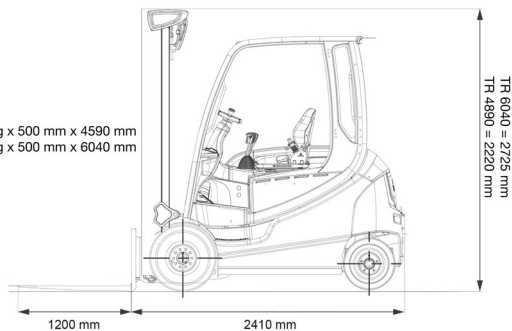

ELECTRIC FORKLIFT

2,5T battery STILL 4 wheels

Lift trucks and telescopic handlers

2400 kg x 500 mm x 4590 mm
2300 kg x 500 mm x 6040 mm

SIDE SHIFT

» 2,5T battery STILL 4 wheels

Lifting capacity	2500 kg
Reach height	4590 mm
Length	2,41 m
Width	1,20 m
Height	2,22 m
Weight	4599 kg

ACCESSORIES

- Operator - CAT 1
- Long forks
- Fork extensions
- Licence plate

Battery

Forks: 1200 mm

Consult our website www.dumarent.be for the technical data sheet

If you have any questions about this machine or any accessory, please call us at +32(0)56 222 111 or send us an email.