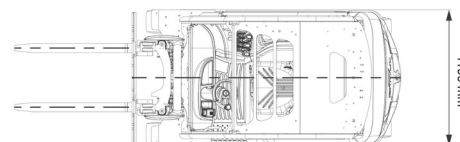

ELECTRIC FORKLIFT

2,5T battery STILL 4 wheels

Lift trucks and telescopic handlers

2400 kg x 500 mm x 4590 mm
2300 kg x 500 mm x 6040 mm

SIDE SHIFT

» 2,5T battery STILL 4 wheels

Lifting capacity	2500 kg
Reach height	4590 mm
Length	2,41 m
Width	1,20 m
Height	2,22 m
Weight	4599 kg

ACCESSORIES

- Operator - CAT 1
- Long forks
- Fork extensions
- Licence plate

Battery

Forks: 1200 mm

Consult our website www.dumarent.be for the technical data sheet

If you have any questions about this machine or any accessory, please call us at +32(0)56 222 111 or send us an email.