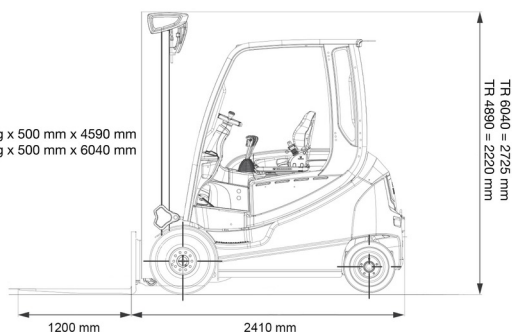

ELECTRIC FORKLIFT

2,5T battery STILL 4 wheels

Lift trucks and telescopic handlers

2400 kg x 500 mm x 4590 mm
2300 kg x 500 mm x 6040 mm

SIDE SHIFT

» 2,5T battery STILL 4 wheels

Daily price	€ 150
2 to 4 days	€ 120 /day
Weekly price	€ 400
From 4 weeks	€ 290 /week

Lifting capacity	2500 kg
Reach height	4590 mm
Length	2,41 m
Width	1,20 m
Height	2,22 m
Weight	4599 kg

ACCESSORIES

- Operator - CAT 1
- Long forks
- Fork extensions
- Licence plate

Battery

Forks: 1200 mm

Consult our website www.dumarent.be for the technical data sheet
If you have any questions about this machine or any accessory, please call us at +32(0)56 222 111 or send us an email.