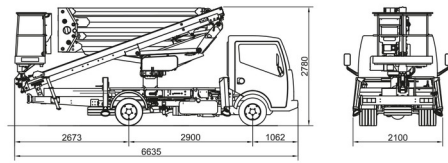

TRUCK MOUNTED PLATFORM

RENAULT - CTE ZED20.3 HV

Hydraulic platforms and scissor lifts

» RENAULT - CTE ZED20.3 HV

Daily price	€ 295
2 to 4 days	€ 240 /day
Weekly price	€ 915
From 4 weeks	€ 800 /week

Working height	20,00 m
Loading capacity	300 kg
Length	6,64 m
Width	2,10 m
Height	2,78 m
Weight	3500 kg

ACCESSORIES

- Operator - CAT 1

- 1 socket in working platform
- Diesel engine
- Platform load indoors: 2 persons
- Platform load outdoors: 2 persons
- 4 Automatic Stabilisers

Variable stamping - available with aluminium or polyester work cage (250 kg) - license B