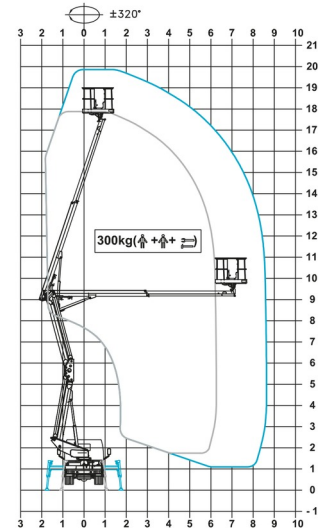

TRUCK MOUNTED PLATFORM

RENAULT - CTE ZED20.3 HV

Hydraulic platforms and scissor lifts

» RENAULT - CTE ZED20.3 HV

Daily price	€ 295
2 to 4 days	€ 240 /day
Weekly price	€ 915
From 4 weeks	€ 800 /week

Working height	20,00 m
Loading capacity	300 kg
Length	6,64 m
Width	2,10 m
Height	2,78 m
Weight	3500 kg