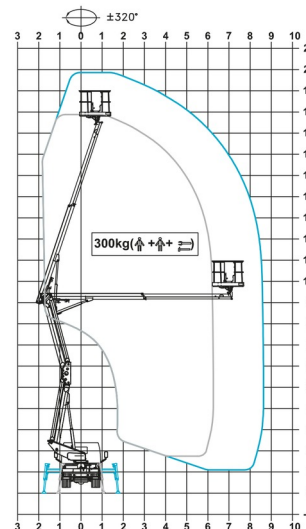

# RENAULT - CTE ZED20.3 HV

Hydraulic platforms and scissor lifts

» RENAULT - CTE ZED20.3 HV

Working height	20,00 m
Loading capacity	300 kg
Length	6,64 m
Width	2,10 m
Height	2,78 m
Weight	3500 kg

ACCESSORIES