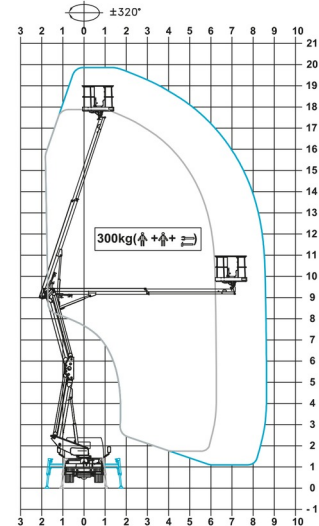

TRUCK MOUNTED PLATFORM

RENAULT - CTE ZED20.3 HV

Hydraulic platforms and scissor lifts

» **RENAULT - CTE ZED20.3 HV**

Daily price	€ 295
2 to 4 days	€ 240 /day
Weekly price	€ 915
From 4 weeks	€ 800 /week

Working height	20,00 m
Loading capacity	300 kg
Length	6,64 m
Width	2,10 m
Height	2,78 m
Weight	3500 kg