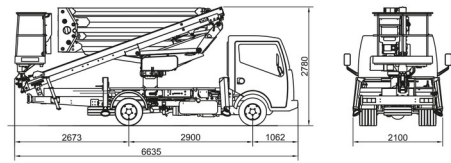

Working height	20,00 m
Loading capacity	300 kg
Length	6,64 m
Width	2,10 m
Height	2,78 m
Weight	3500 kg

**ACCESSORIES**

- Operator - CAT 1

- 1 socket in working platform
- Diesel engine
- Platform load indoors: 2 persons
- Platform load outdoors: 2 persons
- 4 Automatic Stabilisers