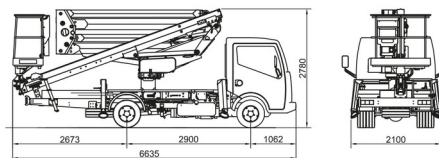

ACCESSORIES

- Operator - CAT 1

- 1 socket in working platform
- Diesel engine
- Platform load indoors: 2 persons
- Platform load outdoors: 2 persons
- 4 Automatic Stabilisers

Variable stamping - available with aluminium or polyester work cage (250 kg) - license B

Consult our website www.dumarent.be for the technical data sheet

If you have any questions about this machine or any accessory, please call us at +32(0)56 222 111 or send us an email.

There will be a cleaning and environmental charge if the machine is returned dirty or full of mud.

* All prices are VAT excluded.
* A deposit may be requested.

duma rent
on different places !

Duma Rent bvba - Torkonjestraat 23, BE-8510 Marke
T +32(0)56 222 111 • Fax +32(0)56 716 141
info@dumarent.be • www.dumarent.be

Region West-Flanders
056 222 111

Region East-Flanders
09 228 28 22

Region Antwerp
03 887 87 81

Region Brussels
02 705 05 09

Region Charleroi
071 33 36 38