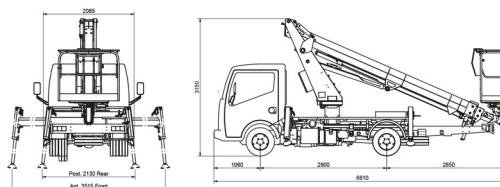

TRUCK MOUNTED PLATFORM

RENAULT - CTE B18

Hydraulic platforms and scissor lifts

» RENAULT - CTE B18

Working height	18,00 m
Loading capacity	300 kg
Length	6,81 m
Width	2,09 m
Height	3,15 m
Weight	3450 kg

ACCESSORIES

- Operator - CAT 1

- 1 socket in working platform
- Diesel engine
- Platform load indoors: 2 persons
- Platform load outdoors: 2 persons
- 4 Automatic Stabilisers

Variable stamping - with aluminium or polyester work cage - license B - with airconditioning