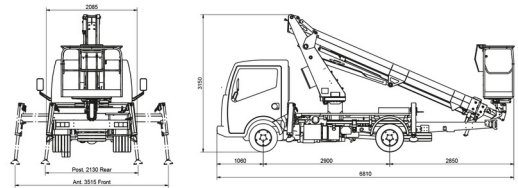

ACCESSORIES

- Operator - CAT 1

- 1 socket in working platform
- Diesel engine
- Platform load indoors: 2 persons
- Platform load outdoors: 2 persons
- 4 Automatic Stabilisers

Variable stamping - with aluminium or polyester work cage - license B - with airconditioning

Consult our website www.dumarent.be for the technical data sheet
If you have any questions about this machine or any accessory, please call us at +32(0)56 222 111 or send us an email.
There will be a cleaning and environmental charge if the machine is returned dirty or full of mud.

* All prices are VAT excluded.
* A deposit may be requested.

duma rent
on different places !

Duma Rent bvba - Torkonjestraat 23, BE-8510 Marke
T +32(0)56 222 111 • Fax +32(0)56 716 141
info@dumarent.be • www.dumarent.be

Region West-Flanders
056 222 111

Region East-Flanders
09 228 28 22

Region Antwerp
03 887 87 81

Region Brussels
02 705 05 09

Region Charleroi
071 33 36 38