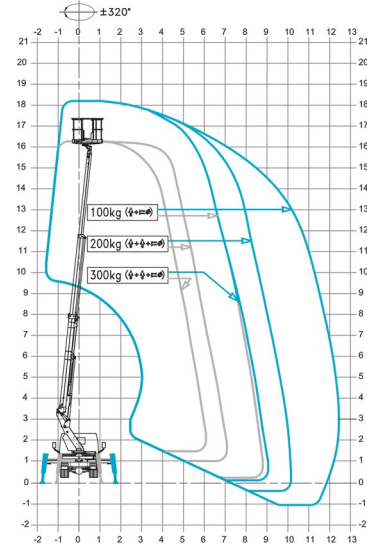

# RENAULT - CTE B18

Hydraulic platforms and scissor lifts

**» RENAULT - CTE B18**

Daily price	€ 275
2 to 4 days	€ 220 /day
Weekly price	€ 860
From 4 weeks	€ 745 /week

Working height	18,00 m
Loading capacity	300 kg
Length	6,81 m
Width	2,09 m
Height	3,15 m
Weight	3450 kg