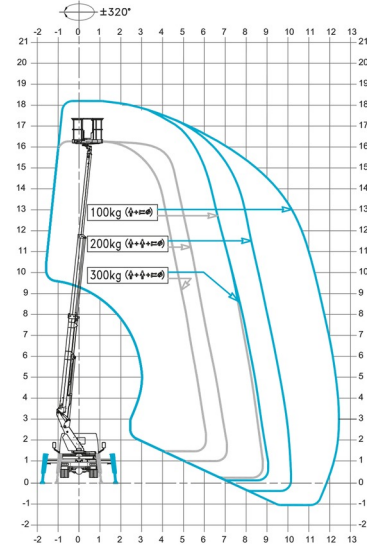

TRUCK MOUNTED PLATFORM

RENAULT - CTE B18

Hydraulic platforms and scissor lifts

» RENAULT - CTE B18

Daily price	€ 275
2 to 4 days	€ 220 /day
Weekly price	€ 860
From 4 weeks	€ 745 /week

Working height	18,00 m
Loading capacity	300 kg
Length	6,81 m
Width	2,09 m
Height	3,15 m
Weight	3450 kg