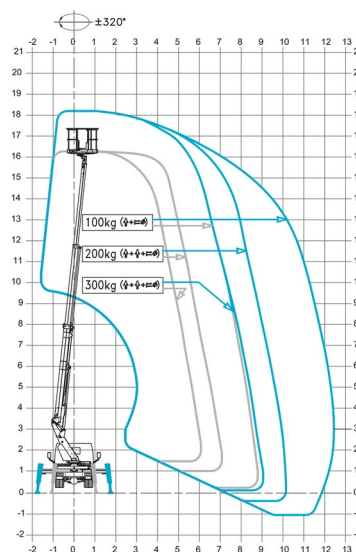

TRUCK MOUNTED PLATFORM

RENAULT - CTE B18

Hydraulic platforms and scissor lifts

» RENAULT - CTE B18

Working height	18,00 m
Loading capacity	300 kg
Length	6,81 m
Width	2,09 m
Height	3,15 m
Weight	3450 kg

ACCESSORIES