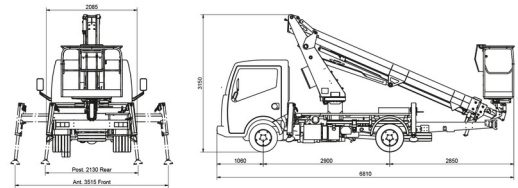

TRUCK MOUNTED PLATFORM

RENAULT - CTE B18

Hydraulic platforms and scissor lifts

» RENAULT - CTE B18

Daily price	€ 275
2 to 4 days	€ 220 /day
Weekly price	€ 860
From 4 weeks	€ 745 /week

Working height	18,00 m
Loading capacity	300 kg
Length	6,81 m
Width	2,09 m
Height	3,15 m
Weight	3450 kg

ACCESSORIES

- Operator - CAT 1

- 1 socket in working platform
- Diesel engine
- Platform load indoors: 2 persons
- Platform load outdoors: 2 persons
- 4 Automatic Stabilisers

Variable stamping - with aluminium or polyester work cage - license B - with airconditioning