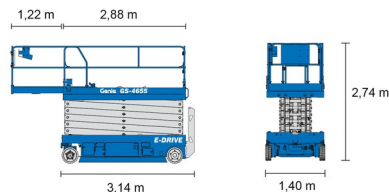

SCISSOR LIFT ELECTRIC

GENIE GS4655

Hydraulic platforms and scissor lifts

» GENIE GS4655

Working height	16,02 m
Loading capacity	350 kg
Length	3,14 m
Width	1,40 m
Height	2,74 m
Weight	3700 kg

ACCESSORIES

- Operator - CAT 1