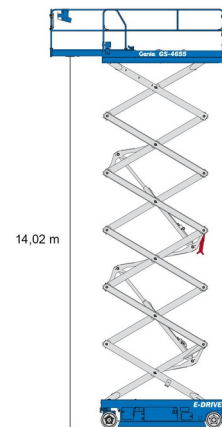

SCISSOR LIFT ELECTRIC

GENIE GS4655

Hydraulic platforms and scissor lifts

» GENIE GS4655

Working height	16,02 m
Loading capacity	350 kg
Length	3,14 m
Width	1,40 m
Height	2,74 m
Weight	3700 kg

ACCESSORIES

- Operator - CAT 1