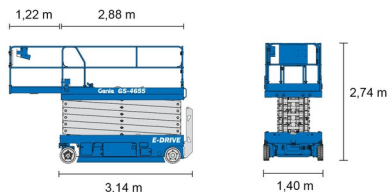

SCISSOR LIFT ELECTRIC

GENIE GS4655

Hydraulic platforms and scissor lifts

» GENIE GS4655

Daily price	€ 185
2 to 4 days	€ 150 /day
Weekly price	€ 555
From 4 weeks	€ 450 /week

Working height	16,02 m
Loading capacity	350 kg
Length	3,14 m
Width	1,40 m
Height	2,74 m
Weight	3700 kg