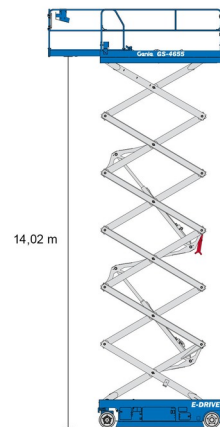

SCISSOR LIFT ELECTRIC

GENIE GS4655

Hydraulic platforms and scissor lifts

» GENIE GS4655

Daily price	€ 185
2 to 4 days	€ 150 /day
Weekly price	€ 555
From 4 weeks	€ 450 /week

Working height	16,02 m
Loading capacity	350 kg
Length	3,14 m
Width	1,40 m
Height	2,74 m
Weight	3700 kg

ACCESSORIES

- Operator - CAT 1

- 1 socket in working platform
- Platform load indoors: 3 persons
- Platform load outdoors : 3 persons
- Battery

Consult our website www.dumarent.be for the technical data sheet