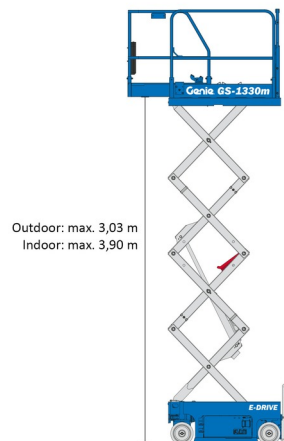

SCISSOR LIFT ELECTRIC

GENIE GS1330

Hydraulic platforms and scissor lifts

» GENIE GS1330

Daily price	€ 95
2 to 4 days	€ 75 /day
Weekly price	€ 220
From 4 weeks	€ 175 /week

Working height	5,90 m
Loading capacity	227 kg
Length	1,41 m
Width	0,78 m
Height	2,02 m
Weight	885 kg

ACCESSORIES

- Operator - CAT 1

- 1 socket in working platform
- Platform load indoors: 2 persons
- Platform load outdoors: 1 person
- Battery

Consult our website www.dumarent.be for the technical data sheet