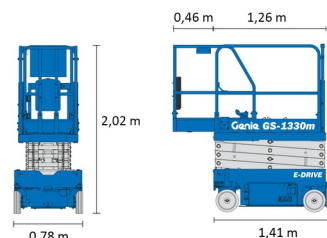

SCISSOR LIFT ELECTRIC

GENIE GS1330

Hydraulic platforms and scissor lifts

» GENIE GS1330

Daily price	€ 95
2 to 4 days	€ 75 /day
Weekly price	€ 220
From 4 weeks	€ 175 /week

Working height	5,90 m
Loading capacity	227 kg
Length	1,41 m
Width	0,78 m
Height	2,02 m
Weight	885 kg