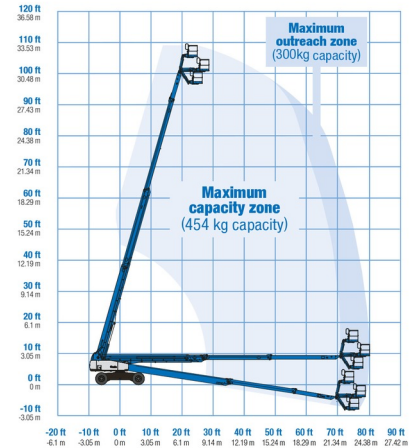

TELESCOPIC BOOM LIFT

# GENIE SX105XC

Hydraulic platforms and scissor lifts

» GENIE SX105XC

Working height	34,00 m
Drive	4x4x4
Loading capacity	454 kg
Length	14,25 m
Width	2,49 m
Height	3,05 m
Weight	19300 kg

ACCESSORIES

- Operator - CAT 2
- Fuel tank 1100 l with pump
- Licence plate

- Generator + 4 sockets
- Platform load indoors: 2 persons
- Platform load outdoors: 2 persons
- Anti-entrapment system
- Diesel engine

Platform capacity at restricted work envelope: see load chart

Consult our website [www.dumarent.be](http://www.dumarent.be) for the technical data sheet