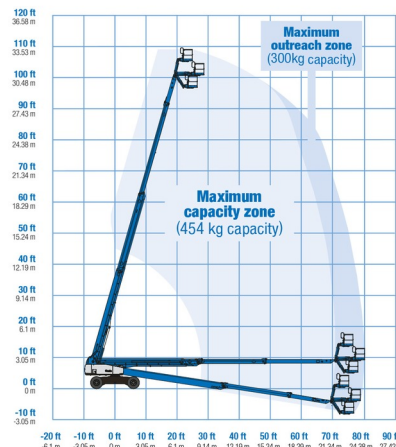

TELESCOPIC BOOM LIFT

GENIE SX105XC

Hydraulic platforms and scissor lifts

» GENIE SX105XC

Daily price	€ 800
2 to 4 days	€ 640 /day
Weekly price	€ 2235
From 4 weeks	€ 1365 /week

Working height	34,00 m
Drive	4x4x4
Loading capacity	454 kg
Length	14,25 m
Width	2,49 m
Height	3,05 m
Weight	19300 kg