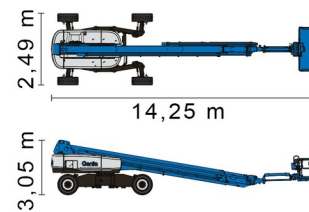

TELESCOPIC BOOM LIFT

# GENIE SX105XC

Hydraulic platforms and scissor lifts

» GENIE SX105XC

Working height	34,00 m
Drive	4x4x4
Loading capacity	454 kg
Length	14,25 m
Width	2,49 m
Height	3,05 m
Weight	19300 kg

ACCESSORIES

- Operator - CAT 2
- Fuel tank 1100 l with pump
- Licence plate