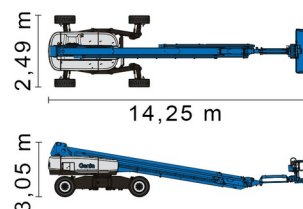

ACCESSORIES

- Operator - CAT 2
- Fuel tank 1100 l with pump
- Licence plate

- Generator + 4 sockets
- Platform load indoors: 2 persons
- Platform load outdoors: 2 persons
- Anti-entrapment system
- Diesel engine

Platform capacity at restricted work envelope: see load chart

Consult our website www.dumarent.be for the technical data sheet

If you have any questions about this machine or any accessory, please call us at +32(0)56 222 111 or send us an email.

There will be a cleaning and environmental charge if the machine is returned dirty or full of mud.

* All prices are VAT excluded.
* A deposit may be requested.

22 Dec 2024 04:58:06 / 700 / General conditions on our website duma-rent.com

duma rent
on different places !

Duma Rent bvba - Torkonjestraat 23, BE-8510 Marke
T +32(0)56 222 111 • Fax +32(0)56 716 141
info@dumarent.be • www.dumarent.be

Region West-Flanders
056 222 111

Region East-Flanders
09 228 28 22

Region Antwerp
03 887 87 81

Region Brussels
02 705 05 09

Region Charleroi
071 33 36 38