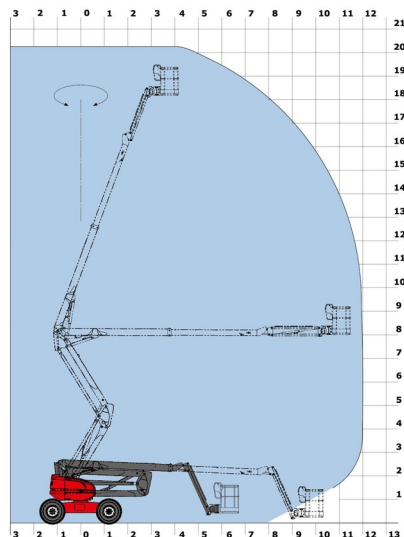

ARTICULATED BOOM DIESEL

MANITOU 200ATJ RC

Hydraulic platforms and scissor lifts

» MANITOU 200ATJ RC

Daily price	€ 295
2 to 4 days	€ 240 /day
Weekly price	€ 890
From 4 weeks	€ 715 /week

Working height	20,00 m
Drive	4x4x4
Loading capacity	230 kg
Length	8,50 m
Width	2,40 m
Height	2,70 m
Weight	10000 kg