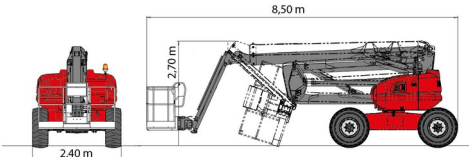

ARTICULATED BOOM DIESEL

MANITOU 200ATJ RC

Hydraulic platforms and scissor lifts

» MANITOU 200ATJ RC

Working height	20,00 m
Drive	4x4x4
Loading capacity	230 kg
Length	8,50 m
Width	2,40 m
Height	2,70 m
Weight	10000 kg