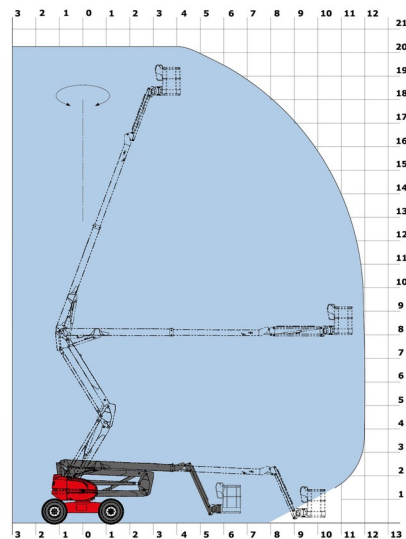

ARTICULATED BOOM DIESEL

MANITOU 200ATJ RC

Hydraulic platforms and scissor lifts

» MANITOU 200ATJ RC

Working height	20,00 m
Drive	4x4x4
Loading capacity	230 kg
Length	8,50 m
Width	2,40 m
Height	2,70 m
Weight	10000 kg