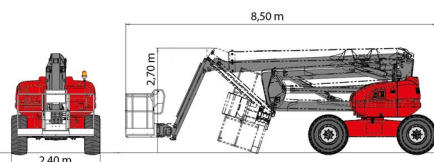

ARTICULATED BOOM DIESEL

MANITOU 200ATJ RC

Hydraulic platforms and scissor lifts

» MANITOU 200ATJ RC

Daily price	€ 295
2 to 4 days	€ 240 /day
Weekly price	€ 890
From 4 weeks	€ 715 /week

Working height	20,00 m
Drive	4x4x4
Loading capacity	230 kg
Length	8,50 m
Width	2,40 m
Height	2,70 m
Weight	10000 kg