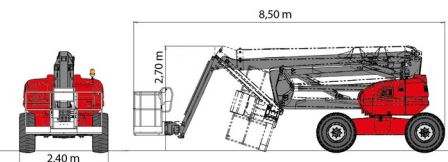

ARTICULATED BOOM DIESEL

MANITOU 200ATJ RC

Hydraulic platforms and scissor lifts

» MANITOU 200ATJ RC

Daily price	€ 295
2 to 4 days	€ 240 /day
Weekly price	€ 890
From 4 weeks	€ 715 /week

Working height	20,00 m
Drive	4x4x4
Loading capacity	230 kg
Length	8,50 m
Width	2,40 m
Height	2,70 m
Weight	10000 kg