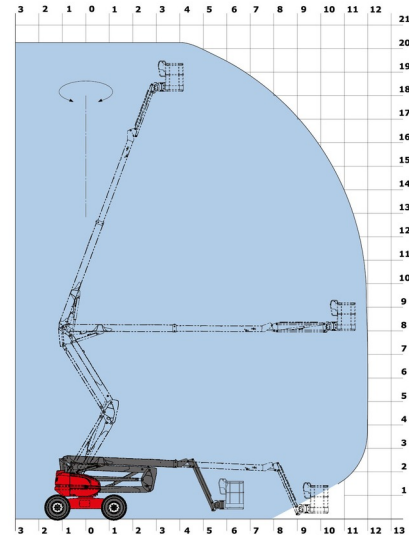

ARTICULATED BOOM DIESEL

MANITOU 200ATJ RC

Hydraulic platforms and scissor lifts

» MANITOU 200ATJ RC

Daily price	€ 295
2 to 4 days	€ 240 /day
Weekly price	€ 890
From 4 weeks	€ 715 /week

Working height	20,00 m
Drive	4x4x4
Loading capacity	230 kg
Length	8,50 m
Width	2,40 m
Height	2,70 m
Weight	10000 kg