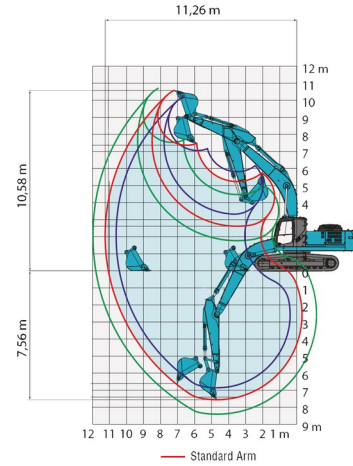

EXCAVATOR ON CRAWLERS

Construction and earthmoving machines

KOBELCO SK350LC-9

KOBELCO SK350LC-9

Daily price	Call us
2 to 4 days	Call us
Weekly price	€ 2105
From 4 weeks	€ 1715 /week

Tonnage	38 ton
Length	11,20 m
Width	3,19 m
Height	3,42 m
Weight	36000 kg

ACCESSORIES

- Tilttable bucket 38 tons
- Fuel tank 1100 l with pump
- Filter overpressure system 14 - 36 tons

Exceptional transport

Overpressure air filtration system

Diesel engine

Quick coupler CW45. Delivered with digging bucket (width 1,6 m), + levelling bucket 2,2 m.

If you have any questions about this machine or any accessory, please call us at +32(0)56 222 111 or send us an email.

There will be a cleaning and environmental charge if the machine is returned dirty or full of mud.

* All prices are VAT excluded.

* A deposit may be requested.

duma rent
on different places !

Duma Rent bvba - Torkonjestraat 23, BE-8510 Marke
T +32(0)56 222 111 • Fax +32(0)56 716 141
info@dumarent.be • www.dumarent.be

Region West-Flanders
056 222 111

Region East-Flanders
09 228 28 22

Region Antwerp
03 887 87 81

Region Brussels
02 705 05 09

Region Charleroi
071 33 36 38