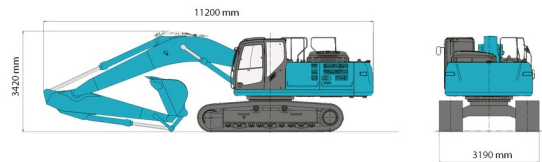

## KOBELCO SK350LC-9

Daily price	Call us
2 to 4 days	Call us
Weekly price	€ 2105
From 4 weeks	€ 1715 /week

Tonnage	38 ton
Length	11,20 m
Width	3,19 m
Height	3,42 m
Weight	36000 kg

### ACCESSORIES

- Tilttable bucket 38 tons
- Fuel tank 1100 l with pump
- Filter overpressure system 14 - 36 tons

Exceptional transport

Overpressure air filtration system

Diesel engine

Quick coupler CW45. Delivered with digging bucket (width 1,6 m), + levelling bucket 2,2 m.