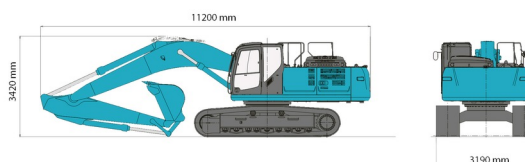

## » KOBELCO SK350LC-9

Daily price	Call us
2 to 4 days	Call us
Weekly price	€ 2105
From 4 weeks	€ 1715 /week

Tonnage	38 ton
Length	11,20 m
Width	3,19 m
Height	3,42 m
Weight	36000 kg

### ACCESSORIES

- Tilttable bucket 38 tons
- Fuel tank 1100 l with pump
- Filter overpressure system 14 - 36 tons

Exceptional transport

Overpressure air filtration system

Diesel engine

Quick coupler CW45. Delivered with digging bucket (width 1,6 m), + levelling bucket 2,2 m.