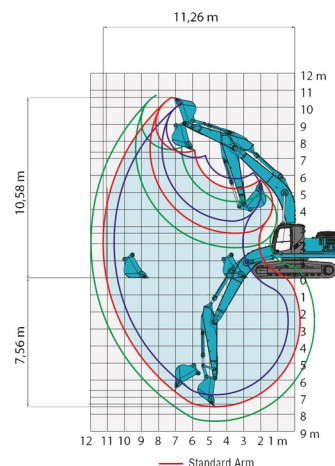

EXCAVATOR ON CRAWLERS

## » KOBELCO SK350LC-9

Daily price	Call us
2 to 4 days	Call us
Weekly price	€ 2105
From 4 weeks	€ 1715 /week

Tonnage	38 ton
Length	11,20 m
Width	3,19 m
Height	3,42 m
Weight	36000 kg

### ACCESSORIES

- Tilttable bucket 38 tons
- Fuel tank 1100 l with pump
- Filter overpressure system 14 - 36 tons

Exceptional transport

Overpressure air filtration system

Diesel engine

Quick coupler CW45. Delivered with digging bucket (width 1,6 m), + levelling bucket 2,2 m.