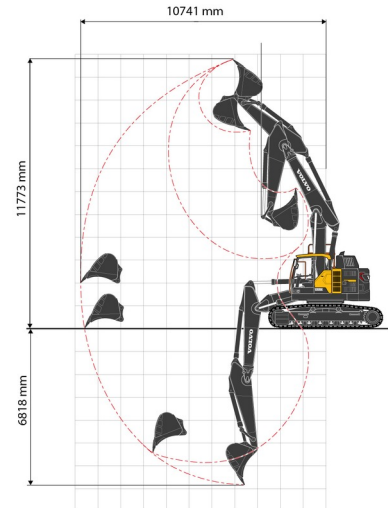

EXCAVATOR ON CRAWLERS

Construction and earthmoving machines

VOLVO ECR355EL

» VOLVO ECR355EL

Daily price	Call us
2 to 4 days	Call us
Weekly price	€ 2420
From 4 weeks	€ 2015 /week

Tonnage	35 ton
Length	9,88 m
Width	3,34 m
Height	3,30 m
Weight	35600 kg

ACCESSORIES

- Tilttable bucket 38 tons
- Fuel tank 1100 l with pump
- Filter overpressure system 14 - 36 tons

Exceptional transport

Overpressure air filtration system

Diesel engine

Quick coupler CW45. Delivered with buckets: width 80 cm, 140 cm (with teeth) and 200 cm.