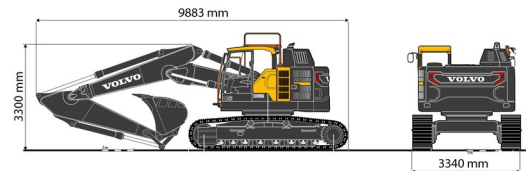

EXCAVATOR ON CRAWLERS

Construction and earthmoving machines

VOLVO ECR355EL

» VOLVO ECR355EL

Daily price	Call us
2 to 4 days	Call us
Weekly price	€ 2420
From 4 weeks	€ 2015 /week

Tonnage	35 ton
Length	9,88 m
Width	3,34 m
Height	3,30 m
Weight	35600 kg

ACCESSORIES

- Tilttable bucket 38 tons
- Fuel tank 1100 l with pump
- Filter overpressure system 14 - 36 tons

Exceptional transport

Overpressure air filtration system

Diesel engine

Quick coupler CW45. Delivered with buckets: width 80 cm, 140 cm (with teeth) and 200 cm.