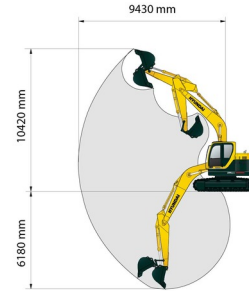

EXCAVATOR ON CRAWLERS

HYUNDAI 235LCR-9

Construction and earthmoving machines

» HYUNDAI 235LCR-9

Daily price	Call us
2 to 4 days	Call us
Weekly price	€ 1450
From 4 weeks	€ 1190 /week

Tonnage	25 ton
Length	8,95 m
Width	3,09 m
Height	3,10 m
Weight	23800 kg

ACCESSORIES

- Sorting grab 20 - 25 tons
- Fuel tank 1100 l with pump
- Tilttable bucket 14 - 25 tons
- Clamshell bucket 14 - 25 tons
- Hammer GH7 20 - 25 tons
- Filter overpressure system 14 - 36 tons

Exceptional transport

Overpressure air filtration system

Diesel engine

Quick coupler CW30S. Delivered with buckets: width 60 (with teeth), 120 (with teeth) and 200 cm.

If you have any questions about this machine or any accessory, please call us at +32(0)56 222 111 or send us an email.