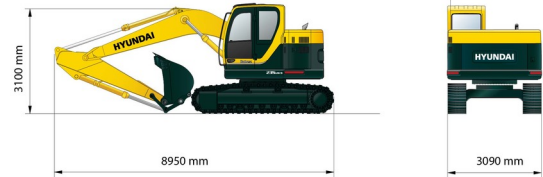

EXCAVATOR ON CRAWLERS

HYUNDAI 235LCR-9

Construction and earthmoving machines

» HYUNDAI 235LCR-9

Daily price	Call us
2 to 4 days	Call us
Weekly price	€ 1450
From 4 weeks	€ 1190 /week

Tonnage	25 ton
Length	8,95 m
Width	3,09 m
Height	3,10 m
Weight	23800 kg

Overpressure air filtration system

Diesel engine

Quick coupler CW30S. Delivered with buckets: width 60 (with teeth), 120 (with teeth) and 200 cm.

If you have any questions about this machine or any accessory, please call us at +32(0)56 222 111 or send us an email.