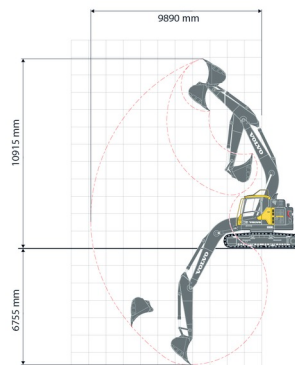

EXCAVATOR ON CRAWLERS

Construction and earthmoving machines

VOLVO ECR235EL

VOLVO ECR235EL

Daily price	Call us
2 to 4 days	Call us
Weekly price	€ 1545
From 4 weeks	€ 1240 /week

Tonnage	25 ton
Length	9,01 m
Width	3,09 m
Height	3,19 m
Weight	25040 kg

ACCESSORIES

- Sorting grab 20 - 25 tons
- Fuel tank 1100 l with pump
- Tilttable bucket 14 - 25 tons
- Clamshell bucket 14 - 25 tons
- Hammer GH7 20 - 25 tons
- Filter overpressure system 14 - 36 tons

Exceptional transport

Overpressure air filtration system

Diesel engine

Quick coupler CW30. Delivered with buckets: width 60 cm, 120 cm (with teeth) and 200 cm.

If you have any questions about this machine or any accessory, please call us at +32(0)56 222 111 or send us an email.