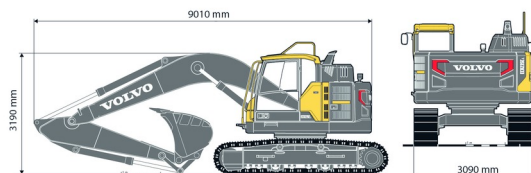

EXCAVATOR ON CRAWLERS

Construction and earthmoving machines

VOLVO ECR235EL

VOLVO ECR235EL

Daily price	Call us
2 to 4 days	Call us
Weekly price	€ 1545
From 4 weeks	€ 1240 /week

Tonnage	25 ton
Length	9,01 m
Width	3,09 m
Height	3,19 m
Weight	25040 kg

Overpressure air filtration system

Diesel engine

Quick coupler CW30. Delivered with buckets: width 60 cm, 120 cm (with teeth) and 200 cm.

If you have any questions about this machine or any accessory, please call us at +32(0)56 222 111 or send us an email.