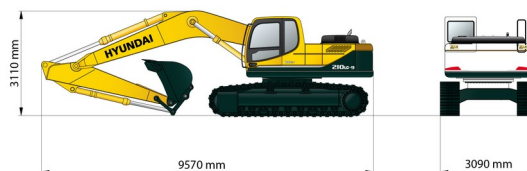

## » HYUNDAI 210LC-9

Daily price	Call us
2 to 4 days	Call us
Weekly price	€ 1300
From 4 weeks	€ 1055 /week

Tonnage	23 ton
Length	9,57 m
Width	3,09 m
Height	3,11 m
Weight	21900 kg

Overpressure air filtration system

Exceptional transport

Diesel engine

Quick coupler CW30S. Delivered with buckets: width 60 (with teeth), 120 (with teeth) and 200 cm.

If you have any questions about this machine or any accessory, please call us at +32(0)56 222 111 or send us an email.