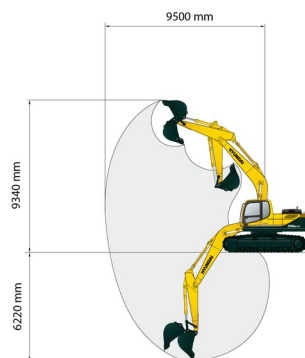

## » HYUNDAI 210LC-9

Daily price	Call us
2 to 4 days	Call us
Weekly price	€ 1300
From 4 weeks	€ 1055 /week

Tonnage	23 ton
Length	9,57 m
Width	3,09 m
Height	3,11 m
Weight	21900 kg

Overpressure air filtration system

Exceptional transport

Diesel engine

Quick coupler CW30S. Delivered with buckets: width 60 (with teeth), 120 (with teeth) and 200 cm.

If you have any questions about this machine or any accessory, please call us at +32(0)56 222 111 or send us an email.