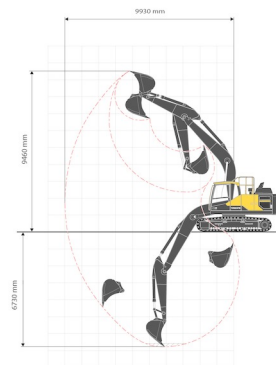

EXCAVATOR ON CRAWLERS

Construction and earthmoving machines

VOLVO EC220EL

» VOLVO EC220EL

Daily price	Call us
2 to 4 days	Call us
Weekly price	€ 1375
From 4 weeks	€ 1095 /week

Tonnage	22 ton
Length	9,69 m
Width	3,09 m
Height	3,08 m
Weight	22160 kg

ACCESSORIES

- Fuel tank 1100 l with pump
- Tilttable bucket 14 - 25 tons
- Clamshell bucket 14 - 25 tons
- Filter overpressure system 14 - 36 tons

Exceptional transport

Overpressure air filtration system

Diesel engine

Quick coupler CW30. Height of guard rail : 3,27 m. With buckets: width 60, 120 (with teeth) & 200 cm

If you have any questions about this machine or any accessory, please call us at +32(0)56 222 111 or send us an email.