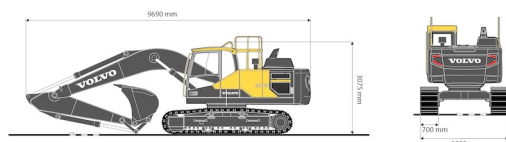

EXCAVATOR ON CRAWLERS

Construction and earthmoving machines

VOLVO EC220EL

» VOLVO EC220EL

Daily price	Call us
2 to 4 days	Call us
Weekly price	€ 1375
From 4 weeks	€ 1095 /week

Tonnage	22 ton
Length	9,69 m
Width	3,09 m
Height	3,08 m
Weight	22160 kg

Diesel engine

Quick coupler CW30. Height of guard rail : 3,27 m. With buckets: width 60, 120 (with teeth) & 200 cm

If you have any questions about this machine or any accessory, please call us at +32(0)56 222 111 or send us an email.