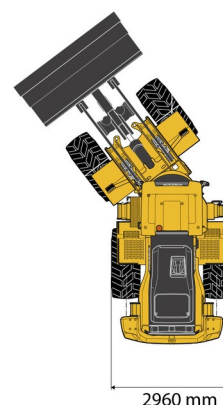

WHEEL LOADER

# VOLVO L150H

Construction and earthmoving machines

» VOLVO L150H

Daily price	€ 745
2 to 4 days	€ 595 /day
Weekly price	€ 2455
From 4 weeks	€ 2180 /week

Capacity	4200 l
Length	8,86 m
Width	2,96 m
Height	3,58 m
Weight	25660 kg