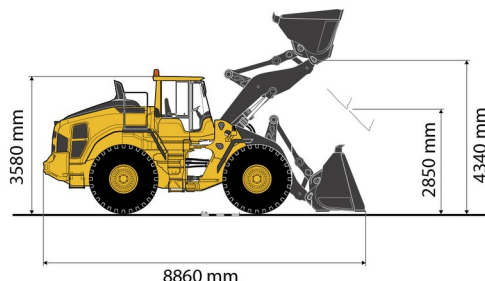

WHEEL LOADER

# VOLVO L150H

Construction and earthmoving machines

» VOLVO L150H

Daily price	€ 745
2 to 4 days	€ 595 /day
Weekly price	€ 2455
From 4 weeks	€ 2180 /week

Capacity	4200 l
Length	8,86 m
Width	2,96 m
Height	3,58 m
Weight	25660 kg