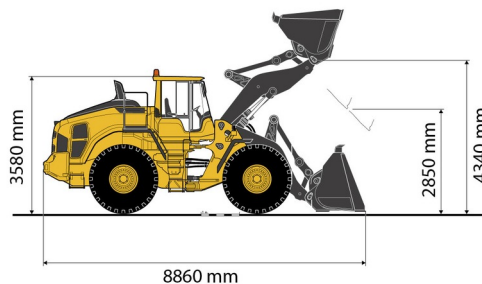

WHEEL LOADER

VOLVO L150H

Construction and earthmoving machines

VOLVO L150H

Daily price	€ 745
2 to 4 days	€ 595 /day
Weekly price	€ 2455
From 4 weeks	€ 2180 /week

Capacity	4200 l
Length	8,86 m
Width	2,96 m
Height	3,58 m
Weight	25660 kg