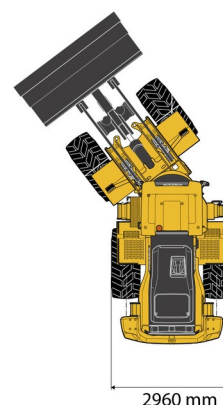

WHEEL LOADER

VOLVO L150H

Construction and earthmoving machines

VOLVO L150H

Daily price	€ 745
2 to 4 days	€ 595 /day
Weekly price	€ 2455
From 4 weeks	€ 2180 /week

Capacity	4200 l
Length	8,86 m
Width	2,96 m
Height	3,58 m
Weight	25660 kg