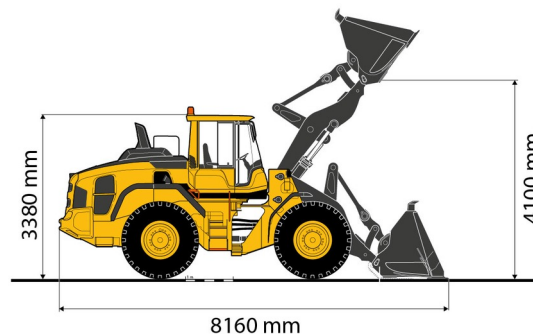

WHEEL LOADER

VOLVO L120H

Construction and earthmoving machines

VOLVO L120H

Daily price	€ 570
2 to 4 days	€ 460 /day
Weekly price	€ 2075
From 4 weeks	€ 1640 /week

Capacity	3600 l
Length	8,16 m
Width	2,67 m
Height	3,38 m
Weight	19400 kg