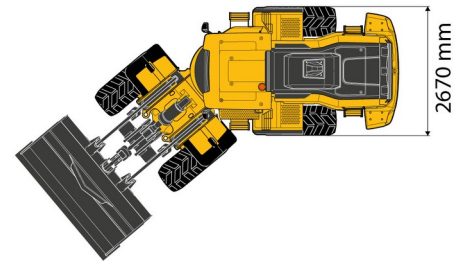

WHEEL LOADER

## VOLVO L120H

Daily price	€ 570
2 to 4 days	€ 460 /day
Weekly price	€ 2075
From 4 weeks	€ 1640 /week

Capacity	3600 l
Length	8,16 m
Width	2,67 m
Height	3,38 m
Weight	19400 kg