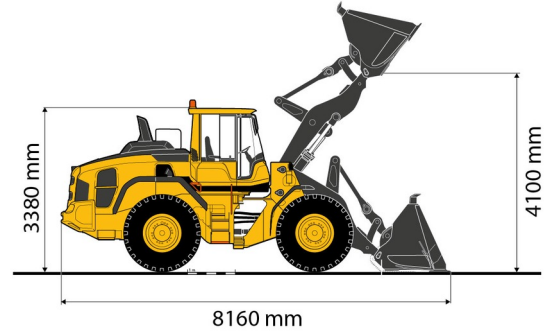

WHEEL LOADER

## VOLVO L120H

Daily price	€ 570
2 to 4 days	€ 460 /day
Weekly price	€ 2075
From 4 weeks	€ 1640 /week

Capacity	3600 l
Length	8,16 m
Width	2,67 m
Height	3,38 m
Weight	19400 kg