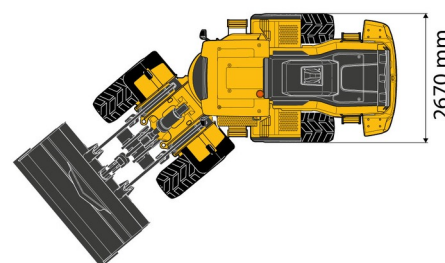

WHEEL LOADER

VOLVO L120H

Construction and earthmoving machines

VOLVO L120H

Daily price	€ 570
2 to 4 days	€ 460 /day
Weekly price	€ 2075
From 4 weeks	€ 1640 /week

Capacity	3600 l
Length	8,16 m
Width	2,67 m
Height	3,38 m
Weight	19400 kg