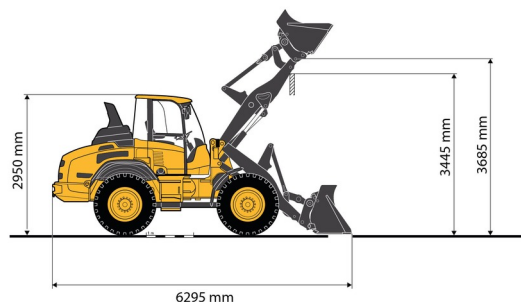

WHEEL LOADER

VOLVO L45H

Construction and earthmoving machines

VOLVO L45H

Daily price	€ 285
2 to 4 days	€ 230 /day
Weekly price	€ 1090
From 4 weeks	€ 820 /week

Capacity	1600 l
Length	6,30 m
Width	2,15 m
Height	2,95 m
Weight	8670 kg