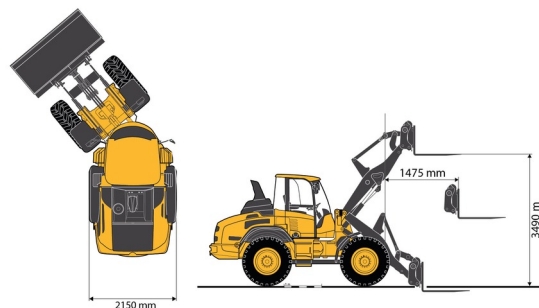

WHEEL LOADER

VOLVO L45H

Construction and earthmoving machines

VOLVO L45H

Daily price	€ 285
2 to 4 days	€ 230 /day
Weekly price	€ 1090
From 4 weeks	€ 820 /week

Capacity	1600 l
Length	6,30 m
Width	2,15 m
Height	2,95 m
Weight	8670 kg