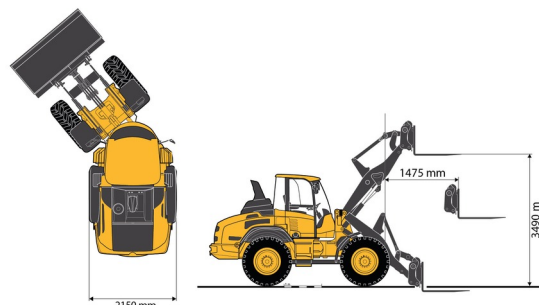

WHEEL LOADER

# VOLVO L45H

Construction and earthmoving machines

» VOLVO L45H

Daily price	€ 285
2 to 4 days	€ 230 /day
Weekly price	€ 1090
From 4 weeks	€ 820 /week

Capacity	1600 l
Length	6,30 m
Width	2,15 m
Height	2,95 m
Weight	8670 kg