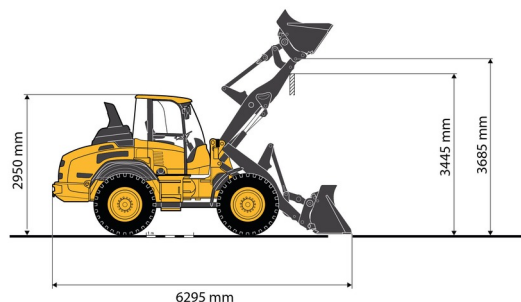

WHEEL LOADER

# VOLVO L45H

Construction and earthmoving machines

» VOLVO L45H

Daily price	€ 285
2 to 4 days	€ 230 /day
Weekly price	€ 1090
From 4 weeks	€ 820 /week

Capacity	1600 l
Length	6,30 m
Width	2,15 m
Height	2,95 m
Weight	8670 kg