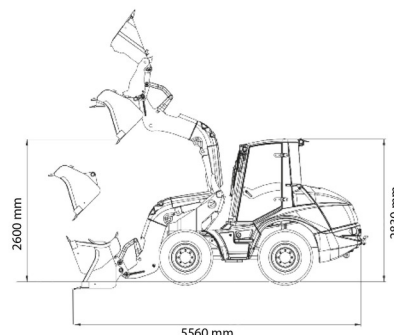

WHEEL LOADER

MECALAC AS900 (benne rotative)

MECALAC

Construction and earthmoving machines

» MECALAC AS900 (benne rotative)

Daily price	€ 215
2 to 4 days	€ 175 /day
Weekly price	€ 860
From 4 weeks	€ 645 /week

Capacity	1000 l
Length	5,56 m
Width	1,99 m
Height	2,83 m
Weight	7250 kg

ACCESSORIES

- Fuel tank 1100 l with pump

Diesel engine

Deliverable with bucket and/or forks.

If you have any questions about this machine or any accessory, please call us at +32(0)56 222 111 or send us an email.