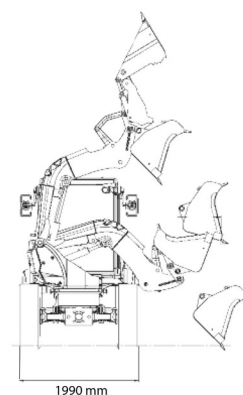

WHEEL LOADER

MECALAC AS900 (benne rotative)

MECALAC

Construction and earthmoving machines

» MECALAC AS900 (benne rotative)

Daily price	€ 215
2 to 4 days	€ 175 /day
Weekly price	€ 860
From 4 weeks	€ 645 /week

Capacity	1000 l
Length	5,56 m
Width	1,99 m
Height	2,83 m
Weight	7250 kg

ACCESSORIES

- Fuel tank 1100 l with pump

Diesel engine

Deliverable with bucket and/or forks.

If you have any questions about this machine or any accessory, please call us at +32(0)56 222 111 or send us an email.