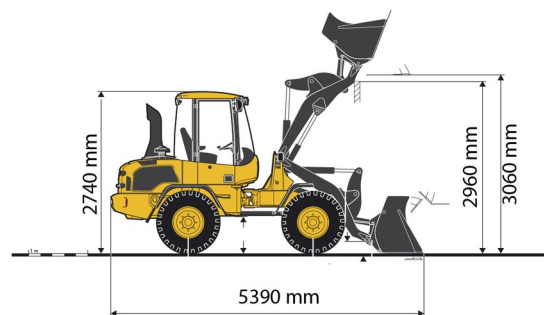

WHEEL LOADER

VOLVO L30G

Construction and earthmoving machines

» VOLVO L30G

Daily price	€ 175
2 to 4 days	€ 140 /day
Weekly price	€ 660
From 4 weeks	€ 495 /week

Capacity	1000 l
Length	5,39 m
Width	1,84 m
Height	2,74 m
Weight	5500 kg