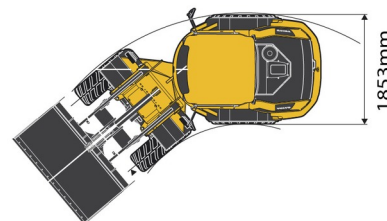

WHEEL LOADER

VOLVO L30G

Construction and earthmoving machines

» VOLVO L30G

Daily price	€ 175
2 to 4 days	€ 140 /day
Weekly price	€ 660
From 4 weeks	€ 495 /week

Capacity	1000 l
Length	5,39 m
Width	1,84 m
Height	2,74 m
Weight	5500 kg