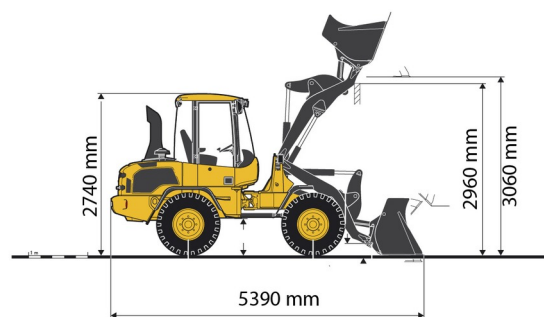

WHEEL LOADER

VOLVO L30G

Construction and earthmoving machines

» VOLVO L30G

Daily price	€ 175
2 to 4 days	€ 140 /day
Weekly price	€ 660
From 4 weeks	€ 495 /week

Capacity	1000 l
Length	5,39 m
Width	1,84 m
Height	2,74 m
Weight	5500 kg