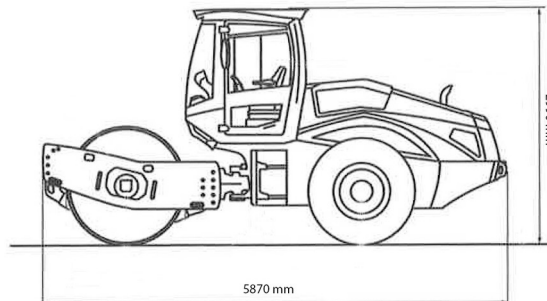

# BOMAG BW 213 D-5

» BOMAG BW 213 D-5

Daily price	€ 235
2 to 4 days	€ 190 /day
Weekly price	€ 940
From 4 weeks	€ 715 /week

Width	213,00 cm
Length	5,87 m
Width	2,27 m
Height	2,99 m
Weight	12600 kg

ACCESSORIES