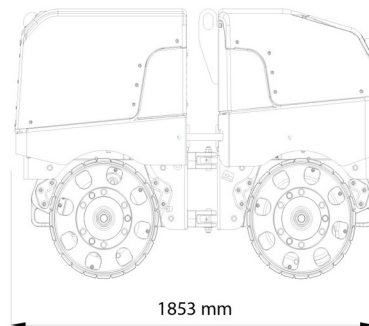

NOPPENWALS

WACKER RT82-SC3

Construction and earthmoving machines

» WACKER RT82-SC3

Daily price	€ 120
2 to 4 days	€ 95 /day
Weekly price	€ 475
From 4 weeks	€ 360 /week

Width	80,00 cm
Length	1,85 m
Width	0,82 m
Height	1,27 m
Weight	1422 kg