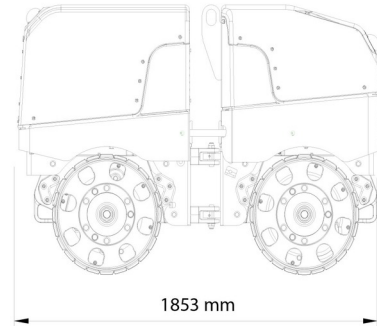

# WACKER RT82-SC3

Construction and earthmoving machines

» WACKER RT82-SC3

Width	80,00 cm
Length	1,85 m
Width	0,82 m
Height	1,27 m
Weight	1422 kg