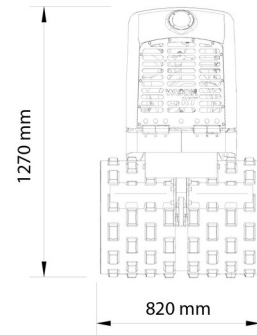

# WACKER RT82-SC3

Construction and earthmoving machines

» WACKER RT82-SC3

Width	80,00 cm
Length	1,85 m
Width	0,82 m
Height	1,27 m
Weight	1422 kg