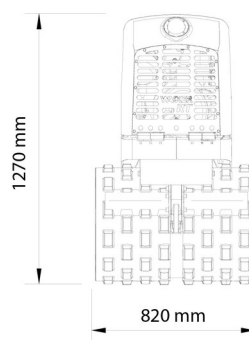

NOPPENWALS

WACKER RT82-SC3

Construction and earthmoving machines

» WACKER RT82-SC3

Daily price	€ 120
2 to 4 days	€ 95 /day
Weekly price	€ 475
From 4 weeks	€ 360 /week

Width	80,00 cm
Length	1,85 m
Width	0,82 m
Height	1,27 m
Weight	1422 kg