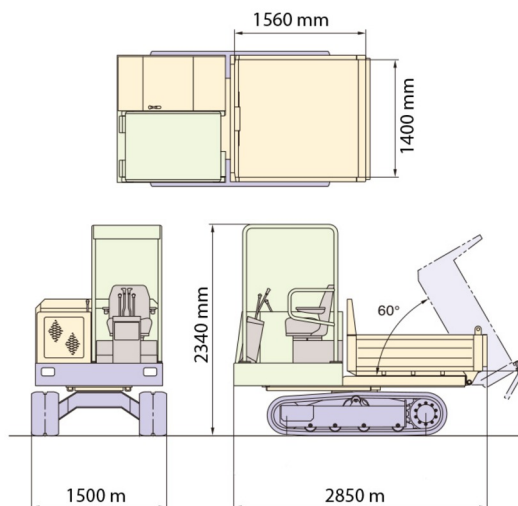

# MOROOKA MST-200VDR

» MOROOKA MST-200VDR

Loading capacity	2000 kg
Capacity	1000 l
Length	2,85 m
Width	1,50 m
Height	2,34 m
Weight	2000 kg

ACCESSORIES

- Fuel tank 1100 l with pump

Diesel engine

With rotating upper structure 360°.