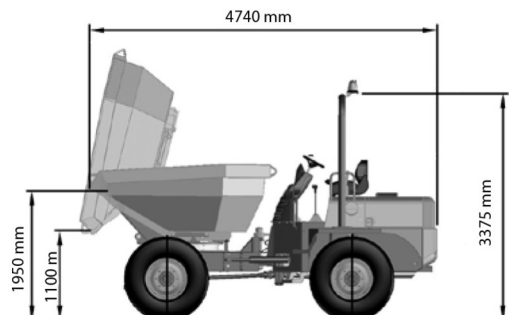

DUMPER

AUSA D1000 APG+

Construction and earthmoving machines

» AUSA D1000 APG+

Daily price	€ 220
2 to 4 days	€ 175 /day
Weekly price	€ 870
From 4 weeks	€ 655 /week

Drive	4x4
Loading capacity	10000 kg
Capacity	4790 l
Length	4,74 m
Width	2,44 m
Height	3,38 m
Weight	4990 kg