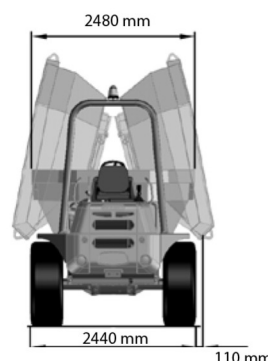

DUMPER

AUSA D1000 APG+

Construction and earthmoving machines

» AUSA D1000 APG+

Daily price	€ 220
2 to 4 days	€ 175 /day
Weekly price	€ 870
From 4 weeks	€ 655 /week

Drive	4x4
Loading capacity	10000 kg
Capacity	4790 l
Length	4,74 m
Width	2,44 m
Height	3,38 m
Weight	4990 kg